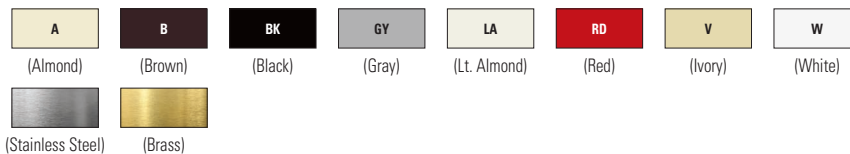

Standard size toggle switch wallplates

Product description

1-Gang, 2-Gang, 3-Gang, 4-Gang, 5-Gang, 6-Gang

Toggle switch wallplates

Gang	Material	Color suffix	Catalog no.		
1-Gang	Nylon	A, B, BK, GY, LA, RD, V, W	□ 5134__	•	•
	Thermoset	A, B, LA, V, W	□ 2134__	•	•
	302/304 Stainless steel	—	□ 93071	•	•
	Brass	—	□ 94071	•	•
2-Gang	Nylon	A, B, GY, LA, RD, V, W	□ 5139__	•	•
	Thermoset	A, B, LA, V, W	□ 2139__	•	•
	302/304 Stainless steel	—	□ 93072	•	•
	Brass	—	□ 94072	•	•
3-Gang	Nylon	A, B, BK, GY, LA, V, W	□ 5141__	•	•
	Thermoset	A, B, LA, V, W	□ 2141__	•	•
	302/304 Stainless steel	—	□ 93073	•	•
	Brass	—	□ 94073	•	•
4-Gang	Nylon	A, B, BK, GY, LA, V, W	□ 5154__	•	•
	Thermoset	A, B, LA, V, W	□ 2154__	•	•
	302/304 Stainless steel	—	□ 93074	•	•
5-Gang	Thermoset	A, B, LA, V, W	□ 2155__	•	•
	302/304 Stainless steel	—	□ 93075	•	•
6-Gang	Thermoset	A, B, V, W	□ 2156__	•	•
	302/304 Stainless steel	—	□ 93076	•	•

Color ordering information:

For ordering devices, include Catalog no. followed by the Color suffix: A (Almond), B (Brown), BK (Black), GY (Gray), LA (Light Almond), RD (Red), V (Ivory), W (White)

Certification information: 2000, 4000, 5000, ST & PJ series wallplates are cULus Listed; 93000 series wallplates are UL Listed and CSA Certified; 94000 series are UL Listed and CSA certified. **Specification information:** K-22

Compliances, specifications and availability are subject to change without notice.

Indicates NAFTA compliant - Page Q-32

RoHS compliant - Page Q-32