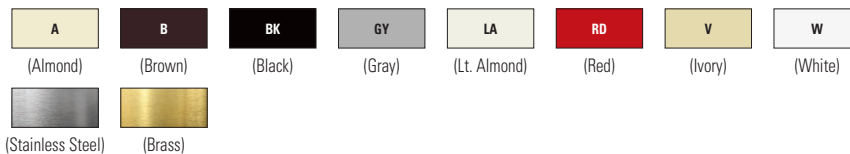

Standard size toggle switch wallplates

Product description

1-Gang, 2-Gang, 3-Gang, 4-Gang, 5-Gang, 6-Gang

1-Gang

2-Gang

3-Gang

4-Gang

5-Gang

6-Gang

Toggle switch wallplates

Gang	Material	Color suffix	Catalog no.		
1-Gang	Nylon	A, B, BK, GY, LA, RD, V, W	□ 5134__	•	•
	Thermoset	A, B, LA, V, W	□ 2134__	•	•
	302/304 Stainless steel	—	□ 93071	•	•
	Brass	—	□ 94071	•	•
2-Gang	Nylon	A, B, GY, LA, RD, V, W	□ 5139__	•	•
	Thermoset	A, B, LA, V, W	□ 2139__	•	•
	302/304 Stainless steel	—	□ 93072	•	•
	Brass	—	□ 94072	•	•
3-Gang	Nylon	A, B, BK, GY, LA, V, W	□ 5141__	•	•
	Thermoset	A, B, LA, V, W	□ 2141__	•	•
	302/304 Stainless steel	—	□ 93073	•	•
	Brass	—	□ 94073	•	•
4-Gang	Nylon	A, B, BK, GY, LA, V, W	□ 5154__	•	•
	Thermoset	A, B, LA, V, W	□ 2154__	•	•
	302/304 Stainless steel	—	□ 93074	•	•
5-Gang	Thermoset	A, B, LA, V, W	□ 2155__	•	•
	302/304 Stainless steel	—	□ 93075	•	•
6-Gang	Thermoset	A, B, V, W	□ 2156__	•	•
	302/304 Stainless steel	—	□ 93076	•	•

Color ordering information:

For ordering devices, include Catalog no. followed by the Color suffix: A (Almond), B (Brown), BK (Black), GY (Gray), LA (Light Almond), RD (Red), V (Ivory), W (White)

Certification information: 2000, 4000, 5000, ST & PJ series wallplates are cULus Listed; 93000 series wallplates are UL Listed and CSA Certified; 94000 series are UL Listed and CSA certified. **Specification information:** K-22