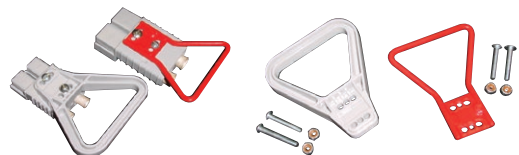

Recognized under the component
program of Underwriters
Laboratories, Inc.

Fast 'N' Safe Battery Connector Contacts

Fast 'N' Safe Battery Connector Contacts (Only)

Supplied in packages of 2.

Gauge	Amp	Part#
12-10GA	50 Amp	769431
8GA	50 Amp	769432
6GA	50 Amp	769433
4GA	175 Amp	769458
2-1GA	175 Amp	769459
1/0GA	175 Amp	769434
2/0GA	350 Amp	769435
3/0GA	350 Amp	769460
4/0GA	350 Amp	769461

Fast 'N' Safe Battery Connector Housings (Only)

***NEW**

1 per package. Grey part numbers below are the replacement parts for the battery connection kits.

Gauge	Amp	Grey	Black	Blue	Green	Orange	Red	Yellow
12, 10, 8, 6GA	50 Amp	769467	*769408	*769415	*769414		*769417	*769418
4, 2, 1, 1/0GA	175 Amp	769456		*769423		*769496	*769424	*769497
2/0, 3/0, 4/0GA	350 Amp	769457		*769400	*769404	*769405	*769406	*769407

Gauge	Amp
12GA – 6GA	50 Amp
4GA – 1/0GA	175 Amp
2/0GA – 4/0GA	350 Amp

Fast 'N' Safe Battery Connector Housings

Fast 'N' Safe Battery Connectors – Accessories

Protective Covers

- 769480** Protective Cover for 50 Amp Fast 'N' Safe Battery Connectors
769481 Protective Cover for 175 Amp Fast 'N' Safe Battery Connectors
769482 Protective Cover for 350 Amp Fast 'N' Safe Battery Connectors

Fast 'N' Safe Battery Connector Protective Covers

Handles

- 769462** Plastic, can be used with all 175 Amp & 350 Amp. Hardware included.
769479 Steel, can be used with all 175 Amp & 350 Amp. Hardware included.