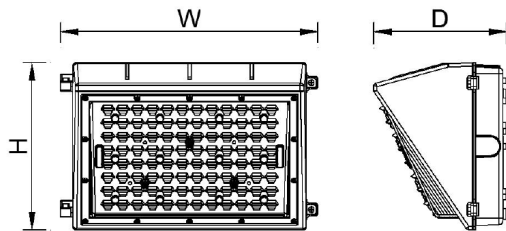

LM80 tested
Lumiled chips
133.45 lm/W

Durable anodized
finish (Bronze)

High impact polycarbonate optics
for precision beam control and vandal resistance

TECHNICAL DATA

LIGHT SPECIFICATIONS

Lumens	9,977 lm
Efficacy	133.45 lm/W
CCT	5,000K
Beam angle	90 x 120°
CRI	73.3
Rated hours	50,000
Warranty	10-year

APPROVALS AND LISTINGS

cUL	E482965
DLC PREMIUM	PLGI01OSRBC0

DIMENSIONS

14.25*9.25*7.375 inches

ELECTRICAL

Wattage	80W
Voltage	120-277V
Power factor	0.94
THD	15.11%
Operating temp	-40° to 40°C

CONSTRUCTION

Housing	Die-cast aluminum
Finish	Powder coat
Colour	Bronze
IP rating	IP65
Weight	6.52 lbs
Carton qty	1