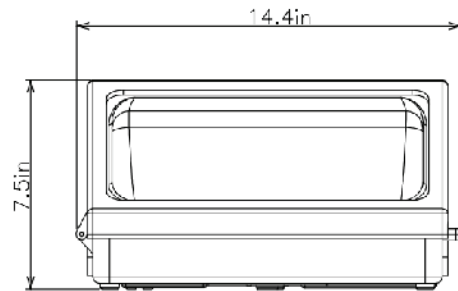

EGT-WP-40w-120V-XK

*X denotes colour temperature

Specifications

Input Voltage: 120-277VAC
Power: 40W
Lumen Efficiency: 120lm/w
Lumen Output: 4800lm
CCT: 4000K, 5000K (stock)
CRI: Ra>70
LED Chip Type: Nichia
Operating Temperature: -40°C~60°C
Power Factor: >0.9
Dimmable: No
Lifespan/Warranty: 50,000hrs/5 years
Weight: 9.5lbs
Certification: cUL/ETL/DLC
IP Rating: IP54
Lens Material: Shatterproof Glass

Dimensions

Photometrics

Lux Chart