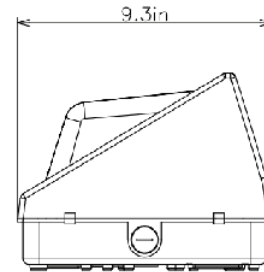

EGT-WP-40w-120V-XK

*X denotes colour temperature

Specifications

Input Voltage: 120-277VAC
Power: 40W
Lumen Efficiency: 120lm/w
Lumen Output: 4800lm
CCT: 4000K, 5000K (stock)
CRI: Ra>70
LED Chip Type: Nichia
Operating Temperature: -40°C~60°C
Power Factor: >0.9
Dimmable: No
Lifespan/Warranty: 50,000hrs/5 years
Weight: 9.5lbs
Certification: cUL/ETL/DLC
IP Rating: IP54
Lens Material: Shatterproof Glass

Dimensions

Photometrics

Lux Chart