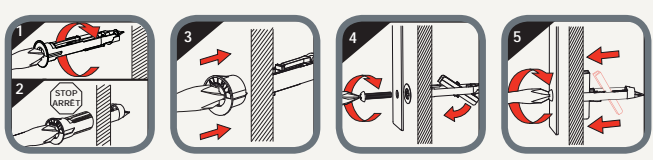

WALL-IT

Walls and ceilings

- Self-drilling toggle bolt
- Zinc-plated
- 1/8" diameter
- 2 1/2" long
- #6-32 screw size (included)

Advantages and benefits
• Quick installation: no drilling
• High strength
• Vibration resistance

Application
For drywall only.

Safe load

Drywall 1/2"	80 lb 25 kg	25 lb 11 kg

Product	Quantity
WIT18212VJ	Box of 50
WIT18212VMX	Blister of 6 units

SNAPSKRU

Walls only

- Self-drilling expanding anchor
- Plastic
- #8 screw size (included)

Advantages and benefits
• The quickest and easiest anchor to install
• Strongest holding of all self-drilling drywall anchors
• audible "POP" indicates correct installation

Application
For drywall only.