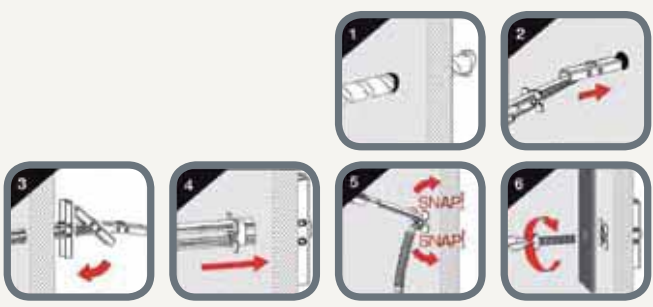

HOLLOW WALL

■ Zinc-plated

Advantages and benefits

A solid anchor. Requires pre-drilling, contrary to the expanding drive anchor with machine screw.

Application

Drywall

Product	Diameter	Grip range	Quantity
HWA18LMK	1/8" (long)	5/8" to 1"	Blister of 10 un.
HWA18SMK	1/8" (short)	3/8" to 1/2"	Blister of 10 un.
HWA18XSMK	1/8" (extra-short)	3/8" to 1/2"	Blister of 12 un.
HWA316LMK	3/16" (long)	5/8" to 1"	Blister of 6 un.
HWA316SMK	3/16" (short)	3/8" to 1/2"	Blister of 8 un.

EXPANDING DRIVE ANCHOR WITH MACHINE SCREW

■ Zinc-plated

■ 1/8" diameter

Advantages and benefits

Does not require pre-drilling; installs with a hammer.

Application

Drywall

Product	Quantity
HWDA18LDMK	Blister of 6 units
HWDA18SDMK	Blister of 8 units

HOLLOW WALL

SNAP-TOGGLE

Walls and ceilings

- Heavy-duty, adjustable strap toggle bolt
- Ultra seal, Yellow zinc, and plastic
- #10-24 screw size (included)

Advantages and benefits
Ideal for ceiling applications thanks to a high load capacity.

WALL-IT

Walls and ceilings

- Self-drilling toggle bolt
- Zinc-plated
- 1/8" diameter
- 2 1/2" long
- #6-32 screw size (included)

Advantages and benefits
• Quick installation: no drilling
• High strength
• Vibration resistance