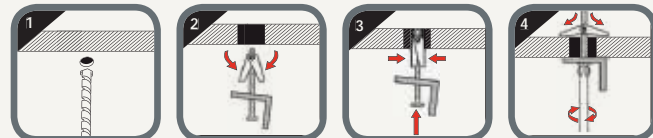

Application
For drywall only.

Safe load

Drywall 1/2"	40 lb 18 kg	✗

Product	Quantity
TWA6VJ	Box of 150
TWA6VMX	Blister of 10 units

NYLON SHIELD

Walls only

- **Self-drilling anchor**
- ✓ **Advantages and benefits**
Easy to use.
- **Application**
Drywall

Product	Screw size	Length	Quantity
NA6SVMK	#6	1 1/8"	Blister of 6 units
NA6SVMX	#6	1 1/8"	Blister of 18 units
NA6SVA	#6	1 1/8"	Box of 50
NA8LC1	#8	1 5/8"	Box of 100
NA8VMK	#8	1 5/8"	Blister of 5 units
NA8VMX	#8	1 5/8"	Blister of 15 units
NA8LVA	#8	1 5/8"	Box of 40

SPRING TOGGLE BOLT

- **Zinc-plated**
- ✓ **Advantages and benefits**
A highly effective and classic design, trusted and used for decades.
- **Application**
Can be used with any hollow material.

Product	Diameter	Length	Quantity
STZ143VMK	1/4"	3"	Blister of 2 units
STZ143VVA	1/4"	3"	Box of 15
STZ144VMK	1/4"	4"	Blister of 2 units
STZ144VVA	1/4"	4"	Box of 15
STZ182VMK	1/8"	2"	Blister of 4 units
STZ182VVA	1/8"	2"	Box of 25
STZ183VMK	1/8"	3"	Blister of 4 units
STZ183VVA	1/8"	3"	Box of 25
STZ3163VMK	3/16"	3"	Blister of 4 units
STZ3163VVA	3/16"	3"	Box of 20
STZ3164VMK	3/16"	4"	Blister of 4 units
STZ3164VVA	3/16"	4"	Box of 20