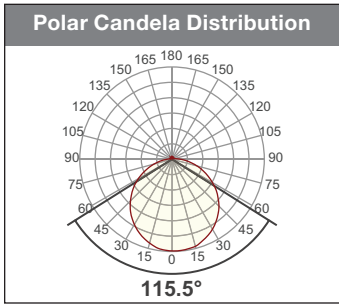

Ordering Guide

DL6-15W-WH

6" LED low profile surface mount disclite, 15W, color selectable (3000 K / 3500 K / 4000 K).

DL6-15W-WH : 6" LED SURFACE MOUNT DISCLITE, 15W (SET AT 3000 K).

Zonal Lumen Summary

Zone	Lumens	% Luminaire
0-30	262.8	24.1%
0-40	431.7	39.6%
0-60	772.4	70.9%
60-90	260.3	23.9%
70-100	147.6	13.5%
90-120	33.1	3%
0-90	1,032.7	94.7%
90-180	57.5	5.3%
0-180	1,090.2	100%