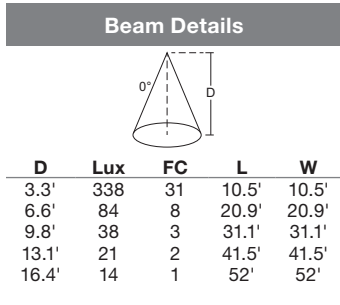

Ordering Guide

DL6-15W-WH

6" LED low profile surface mount disclite, 15W, color selectable (3000 K / 3500 K / 4000 K).

DL6-15W-WH : 6" LED SURFACE MOUNT DISCLITE, 15W (SET AT 3000 K).

Zonal Lumen Summary

Zone	Lumens	% Luminaire
0-30	262.8	24.1%
0-40	431.7	39.6%
0-60	772.4	70.9%
60-90	260.3	23.9%
70-100	147.6	13.5%
90-120	33.1	3%
0-90	1,032.7	94.7%
90-180	57.5	5.3%
0-180	1,090.2	100%