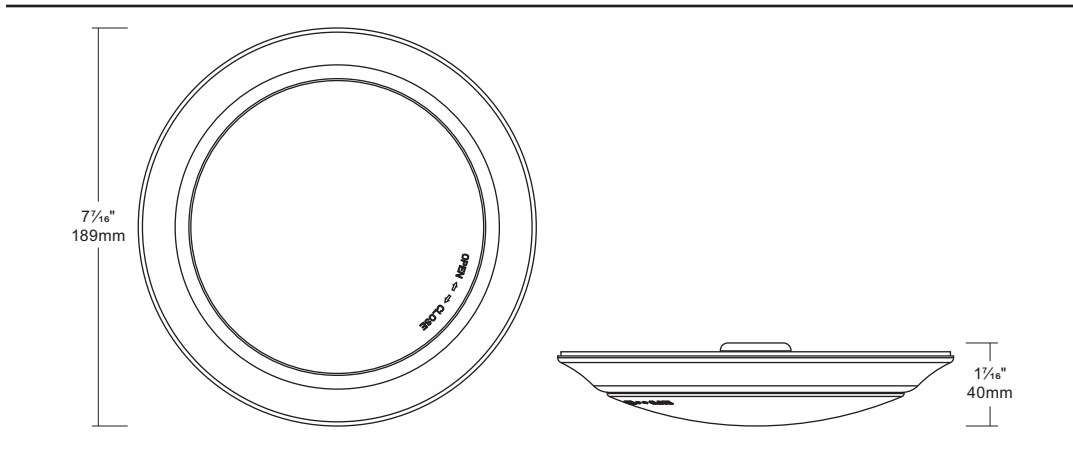

Notes: Accessories are sold separately. For additional options please consult your Liteline representative. Due to our continued efforts to improve our products, product specifications are subject to change without notice.

Ordering Guide

DL6-15W-WH

6" LED low profile surface mount disclite, 15W, color selectable (3000 K / 3500 K / 4000 K).