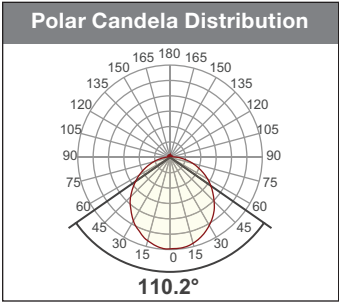

Ordering Guide

DL4-12W-WH

4" LED low profile surface mount disclite, 12W, color selectable (3000 K / 3500 K / 4000 K).

DL4-12W-WH : 4" LED SURFACE MOUNT DISCLITE, 12W (SET AT 3000 K).

Zonal Lumen Summary

Zone	Lumens	% Luminaire
0-30	199.4	25.1%
0-40	324.7	40.8%
0-60	570.2	71.7%
60-90	181.8	22.8%
70-100	101.3	12.7%
90-120	24.0	3%
0-90	252.0	94.5%
90-180	43.6	5.5%
0-180	795.6	100%