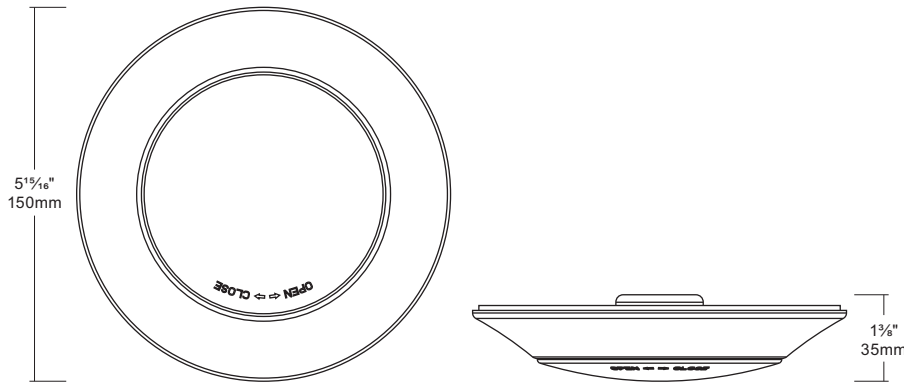

Packaging Includes

- Mounting hardware for 4" octagon box.
- Mounting hardware for 4" recessed housing retrofit.

Compatible Housings

- RF401
- RF402
- RF402C
- RF405

SPECIFICATION

Application	Ceiling Recess Mount
Approved Location	Wet
Beam Angle	110
CCT	3000 K / 3500 K / 4000 K (color selectable)
Certification	cETLus
Colour	WH
CRI	> 90
Dimming	Yes
Dimming Tech	Forward/reverse phase TRIAC
Energy Star	Yes
Input	120V
Lumens	Up to 900
Lumens per Watt	Up to 75
Power Factor	> 0.9
Projected Life	50,000 hrs
THD	< 20%
Warranty	3 years
Wattage	12

Description

The DL4-12W-WH is a 12 watt 4" low profile disclite for surface mount or retrofit applications. It is high-performance, easy to install downlight solution that offers good light output, energy-efficiency and streamlined design. Suitable for health-care, hospitality, offices, residential or retail applications. Suitable for wet locations.