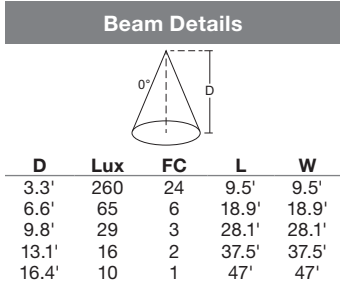

Ordering Guide

DL4-12W-WH

4" LED low profile surface mount disclite, 12W, color selectable (3000 K / 3500 K / 4000 K).

DL4-12W-WH : 4" LED SURFACE MOUNT DISCLITE, 12W (SET AT 3000 K).

Zonal Lumen Summary

Zone	Lumens	% Luminaire
0-30	199.4	25.1%
0-40	324.7	40.8%
0-60	570.2	71.7%
60-90	181.8	22.8%
70-100	101.3	12.7%
90-120	24.0	3%
0-90	252.0	94.5%
90-180	43.6	5.5%
0-180	795.6	100%