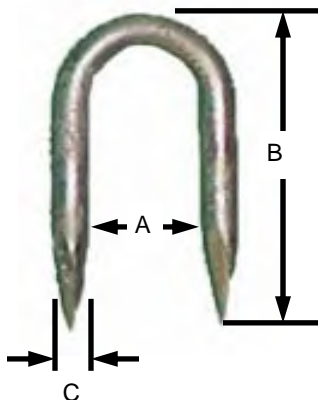

GROUNDING

Ground Wire Moulding

- ◆ Extruded flexible polyethylene moulding
- ◆ Supplied in 8 ft. lengths and fastened to pole by staple K920-2
- ◆ Please specify black or gray

Cat. No	Wire Groove Dia. Inches	Length Feet	Shipping Wt. lbs (1000 ft.)	Std. Pkg
K9805P	1/2	8	60	1000 ft.

Wood Moulding

Cat. No	Wire Groove Dia. Inches	Length Feet	Shipping Wt. lbs (1000 ft.)	Std. Pkg
K918	1/2	8	65	1000 ft.

- ◆ Treated with green wood preservative

Staples

Cat. No	A Inches	B Inches	C Inches	Shipping Wt. lbs (100 pcs)	Std. Pkg
K920-1	3/8	1-1/4	1/8	1	500
K920-2	11/16	2	3/16	3	500
K920-3	1-1/16	2	3/16	4	500
K920-4	3/4	3	No. 4 ga.	6	100
K920-5	1-1/16	3	No. 4 ga.	8	100
K920-6	2-3/8	3	.232	8	50