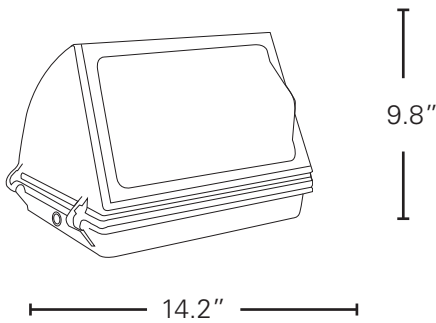

AGENCY APPROVALS

cUL: Yes
UL: Yes
RoHS: Yes

PRODUCT DETAILS

Lens: Glass
Warranty: 5 years
Fixture
Rated Life: 50,000 hours
Weight:
 11.41 lbs
Dimensions:
 14.2" L x 9.4" W x 9.8" H

Traditional LED Wall Pack

12600 Lumens, 100 Watt, 4000K, 100-347V

ORDER CODE:
 11352

MODEL NUMBER:
 WPT10040BK5

PRODUCT DESCRIPTION

EarthTronics Traditional LED Wall Packs provide exterior, wide-flood area illumination for commercial, industrial and municipal facilities. Available in 100 watt with 4000K color of light, these fixtures provide 12600 lumens. The 100 watt models are built in a standard size with an aluminum alloy housing with a standard bolt pattern. The LED Traditional Style Wall Pack uses Lumiled LED chips and drivers to deliver a quality, energy saving lighting solution. The 4000K color temperature offers building managers the opportunity match existing HID lamps and to reduce the blue light spectrum often associated with higher color temperatures. The wall packs provide more than 126 lumens per watt and a high 80+ CRI for improved visual acuity and efficient performance. The design is built to withstand all climates and allows for an extreme temperature range, even operating down to -40 degrees C°, and is IP65 approved for outdoor wet applications.

PRODUCT FEATURES

- + 100-347VAC
- + Easily replace existing wall packs for wide area illumination
- + Tempered and impact resistant clear prismatic borosilicate glass lens
- + Die cast aluminum housing provides long life in commercial installations
- + 12600 lumens, 126 lumens per watt
- + 110° light pattern provides for wide flood distribution
- + IP65 rated for outdoor use
- + Photocell built in

PRODUCT DIMENSIONS

PACKAGE DETAILS

Dimensions:

15.75" Length x 11.81" Width x 12.60" Height

Weight: 13.42 LBS

UPC: 840791113523

PRODUCT VIEWS

Front View