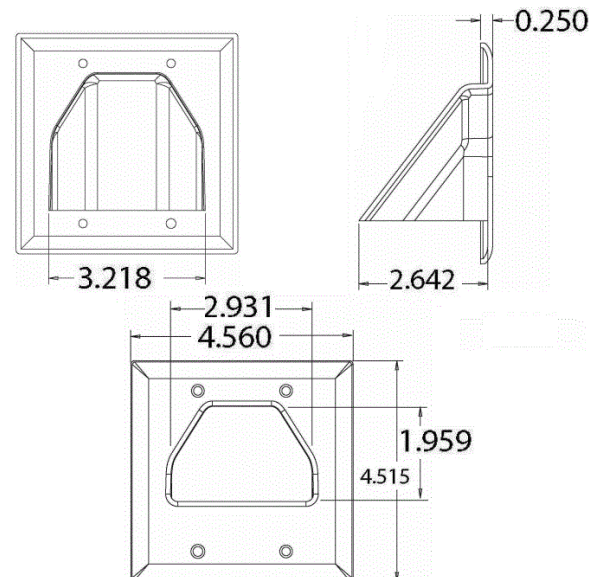

netSELECT
Wallplates
Feed-Through Plate

HUBBELL

Features

- Easily Pass Bulky AV Connectors Through the Wall
- Low Profile Design Supports Flush Wall Mounting Applications
- Mounts to Standard Low-Voltage Mounting Brackets

Ordering Information

Description	Color	CatalogNumber	UPC
2-Gang Feed-Through Plate	White	NSAV2W	883778504662

Listings

ETL Listed
RoHS Compliant

Specifications

Material	High-Impact Resistant Thermoplastic
Connector	HDMI Type A Female to Female Coupler
Connector Plating	2 Micro Inch Gold