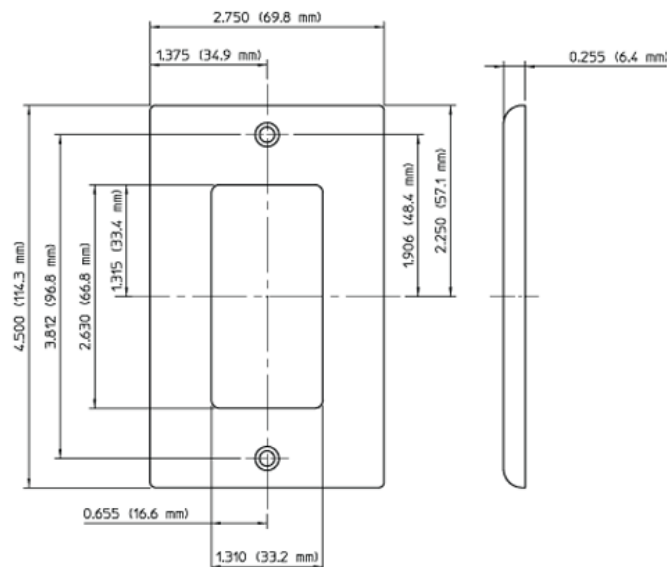

Available Colors :

Black

Brown

Gray

Light Almond

White