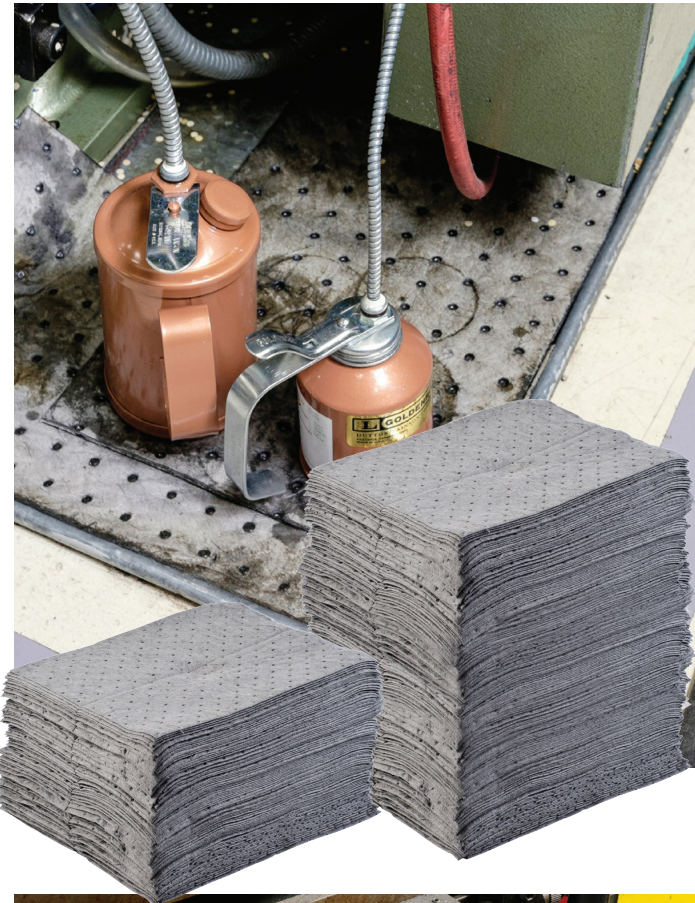

# **Brady SPC Basic Absorbents**

**Quality Construction  
at a Value Price**

[BradyID.com/SPC](https://BradyID.com/SPC)

You rely on Brady SPC products because you know they get the job done right. When you're looking for high value along with quality, check out the SPC Basic line. Whether you need oil-only, universal or chemical absorbents, the Basic line fits your needs with a full offering of absorbent pads, rolls, socks and spill kits.

## Basic Universal Absorbents

- Universal meltblown polypropylene absorbs all water-based industrial liquids, oils and petroleum-based fluids
- Economical single-ply construction
- Perforated to help you reduce waste by using only what you need
- Dimpled for added durability and reduced linting

## Basic Oil-Only Absorbents

- Oil-only meltblown polypropylene absorbs petroleum-based liquids and repels water
- Floats indefinitely, even when saturated with oil
- Economical single-ply construction
- Perforated to help you reduce waste by using only what you need
- Dimpled for added durability and reduced linting

## Basic Chemical Absorbents

- Colored meltblown polypropylene absorbs all hazardous chemicals, acids, water-based liquids, oils and petroleum-based fluids
- Chemically inert, making it ideal for use with aggressive fluids
- Unique color helps to set these absorbents apart for proper disposal
- Economical single-ply construction
- Perforated to help you reduce waste by using only what you need
- Dimpled for added durability and reduced linting