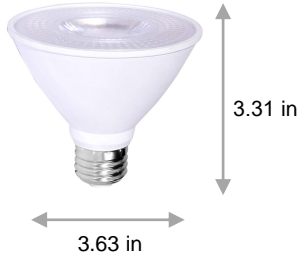

LED PAR30

800 Lumen 10 Watt 3000K PAR30 Short Neck 40°

PRODUCT DESCRIPTION

10 watt PAR30 EarthBulb LED floodlight replaces 75 watt incandescent floodlights for over 85% energy savings. Great for use in dimming recessed lighting, track lighting and display lighting applications. High power LED and an advanced cooling system provides for 15,000 hours of LED life. Medium screw base. Suitable for outdoor use, damp location rated. Energy Star rated product.

PRODUCT FEATURES

- Dimming PAR30 short neck flood light provides 800 lumens, capable of than 9% dimming to less
- This Energy Star product provides 40° beam angle
- Unique LED array design look like halogen when powered on
- Chipset provides 3000K white light with a high color rendering rating over 80
- Wet rated UL and suitable for exterior locations
- Face of the lamp looks like standard PAR lamps
- Fits track heads like a PAR lamp is intended