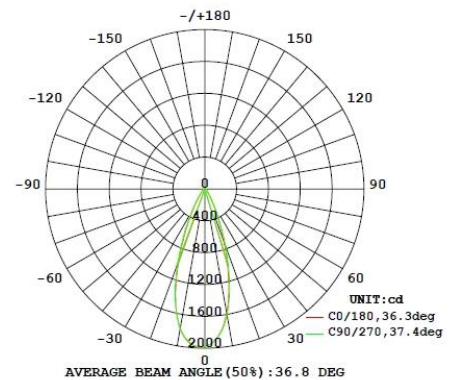

PRODUCT FEATURES

- Dimming PAR30 short neck flood light provides 800 lumens, capable of than 9% dimming to less
- This Energy Star product provides 40° beam angle
- Unique LED array design look like halogen when powered on
- Chipset provides 3000K white light with a high color rendering rating over 80
- Wet rated UL and suitable for exterior locations
- Face of the lamp looks like standard PAR lamps
- Fits track heads like a PAR lamp is intended

PRODUCT APPLICATIONS

LUMINOUS DISTRIBUTION INTENSITY DATA

Intensity (Candlepower) Summary at 25°C - Candelaes

V \ H(°)	0	22.5	45	67.5	90
0	1916	1916	1916	1916	1916
5	1858	1835	1816	1803	1791
10	1645	1601	1567	1542	1515
15	1279	1217	1178	1146	1111
20	837.6	784.8	754.3	723.2	689.9
25	475.3	437.9	422.7	400.4	376.2
30	248.6	229.5	219.9	210.2	194.7
35	133.5	123.7	119.3	113.6	106.2
40	78.3	73.6	71.3	68.8	64.9
45	52.6	50.1	48.7	47.3	45.2
50	38.8	37.5	36.7	35.6	34.4
55	30.2	29.4	28.8	27.9	27.3
60	23.9	23.3	22.8	22.0	21.6
65	18.6	18.1	17.6	17.0	16.6
70	14.0	13.5	13.2	12.7	12.4
75	10.1	9.6	9.4	9.0	8.7
80	6.8	6.4	6.3	6.0	5.8
85	4.4	4.1	3.9	3.7	3.6
90	2.4	2.2	2.1	2.0	1.9

LUMINOUS DISTRIBUTION INTENSITY DIAGRAM

MODEL NUMBER: LP31230DSN7

ORDER CODE: 10823

Order Code	Individual UPC	Master Park UPC	Qty
10823	840791108239	84079110823900	12
Dimensions (inches - Length x Width x Height)			
10823	3.93 x 3.93 x 3.85		12
Weight (lbs)			
10823	.407	6.05	12

Electrical	
Watt	10
Power Factor	> 0.8
Voltage	120 volt
Frequency	60Hz
Base Type	E26 Medium
Operating Temperature Range	-4F to 104F
Light	
Initial Lumens	800
Lumens per Watt	80
Color Temperature	3000K
Color Rendering (CRI)	83
Beam Angle	40°
Agency Approvals	
UL	Yes
Energy Star	15,000 hours
RoHS	Yes
FCC	Yes
Product Details	
Warranty	10 years 6 hr/day
Diameter	3.63"
Nominal Length	3.31"