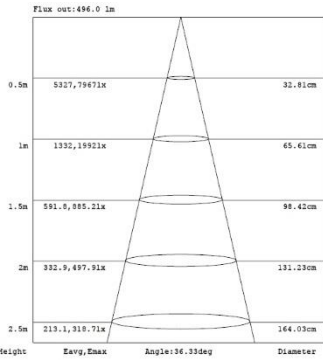

PRODUCT APPLICATIONS

LUMINOUS DISTRIBUTION INTENSITY DATA

Intensity (Candlepower) Summary at 25°C - Candelaes

V \ H(°)	0	22.5	45	67.5	90
0	1916	1916	1916	1916	1916
5	1858	1835	1816	1803	1791
10	1645	1601	1567	1542	1515
15	1279	1217	1178	1146	1111
20	837.6	784.8	754.3	723.2	689.9
25	475.3	437.9	422.7	400.4	376.2
30	248.6	229.5	219.9	210.2	194.7
35	133.5	123.7	119.3	113.6	106.2
40	78.3	73.6	71.3	68.8	64.9
45	52.6	50.1	48.7	47.3	45.2
50	38.8	37.5	36.7	35.6	34.4
55	30.2	29.4	28.8	27.9	27.3
60	23.9	23.3	22.8	22.0	21.6
65	18.6	18.1	17.6	17.0	16.6
70	14.0	13.5	13.2	12.7	12.4
75	10.1	9.6	9.4	9.0	8.7
80	6.8	6.4	6.3	6.0	5.8
85	4.4	4.1	3.9	3.7	3.6
90	2.4	2.2	2.1	2.0	1.9