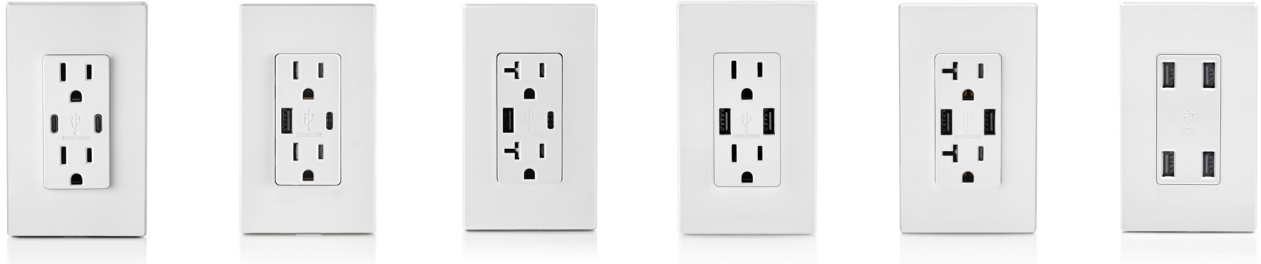

With a variety of colors to choose from, Leviton USB In-Wall Chargers are a seamless addition to any room in your home.

Future Focused

INNOVATIVE

With technology evolving daily, it's important to choose a USB Charger that can keep pace.

- **Type-C USB Port** – Accepts the newest Type-C reversible connector used on the latest smartphones, tablets, laptops and monitors
- **Power Delivery (PD)** – State-of-the-art charging technology that supplies a higher level of power to the latest Type-C PD-enabled devices for faster charging (available with T5635)
- **Type A USB Port** – Accepts the standard Type A rectangular connector commonly found in the market today

USB TYPE A

USB TYPE-C™

T5833
Type A and Type-C
USB In-Wall Charger Outlet

Product Guide

	T5635 Dual Type-C with Power Delivery (PD) and Tamper-Resistant Outlets	T5633 Type A and Type-C with Tamper-Resistant Outlets	T5833 Type A and Type-C with Tamper-Resistant Outlets	T5632 Dual Type A with Tamper-Resistant Outlets	T5832 Dual Type A with Tamper-Resistant Outlets	USB4P 4-Port Type A
USB Charger	6A	5.1A	5.1A	3.6A	3.6A	4.2A
Total Charging Power	30W	25+W	25+W	18W	18W	24W
Single Port Charging Power	30W	15W	15W	12W	12W	12W
Outlet Power	15A	15A	20A	15A	20A	n/a
USB Cable Compatible	3.1, 3.0, 2.0, 1.1	3.1, 3.0, 2.0, 1.1	3.1, 3.0, 2.0, 1.1	3.1, 3.0, 2.0, 1.1	3.1, 3.0, 2.0, 1.1	3.1, 3.0, 2.0, 1.1
Wiring	Back and side wiring	Back and side wiring	Back and side wiring	Back and side wiring	Back and side wiring	Wire leads