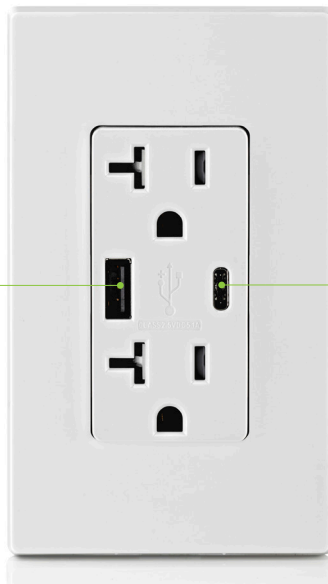

With a variety of colors to choose from, Leviton USB In-Wall Chargers are a seamless addition to any room in your home.

Future Focused

INNOVATIVE

With technology evolving daily, it's important to choose a USB Charger that can keep pace.

- **Type-C USB Port** – Accepts the newest Type-C reversible connector used on the latest smartphones, tablets, laptops and monitors
- **Power Delivery (PD)** – State-of-the-art charging technology that supplies a higher level of power to the latest Type-C PD-enabled devices for faster charging (available with T5635)
- **Type A USB Port** – Accepts the standard Type A rectangular connector commonly found in the market today

USB TYPE A

USB TYPE-C™

T5833
Type A and Type-C
USB In-Wall Charger Outlet

Product Guide

	T5635 Dual Type-C with Power Delivery (PD) and Tamper-Resistant Outlets	T5633 Type A and Type-C with Tamper-Resistant Outlets	T5833 Type A and Type-C with Tamper-Resistant Outlets	T5632 Dual Type A with Tamper-Resistant Outlets	T5832 Dual Type A with Tamper-Resistant Outlets	USB4P 4-Port Type A
USB Charger	6A	5.1A	5.1A	3.6A	3.6A	4.2A
Total Charging Power	30W	25+W	25+W	18W	18W	24W
Single Port Charging Power	30W	15W	15W	12W	12W	12W
Outlet Power	15A	15A	20A	15A	20A	n/a
USB Cable Compatible	3.1, 3.0, 2.0, 1.1	3.1, 3.0, 2.0, 1.1	3.1, 3.0, 2.0, 1.1	3.1, 3.0, 2.0, 1.1	3.1, 3.0, 2.0, 1.1	3.1, 3.0, 2.0, 1.1
Wiring	Back and side wiring	Back and side wiring	Back and side wiring	Back and side wiring	Back and side wiring	Wire leads