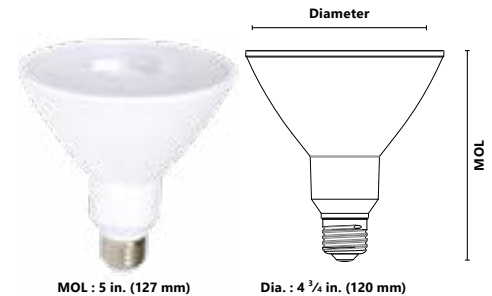

### ORDERING INFORMATION

Order code: 66302  
 Description: P38/16.5W/40K/40/CHOICE/STD  
 UPC: 69549663022  
 Case quantity: 6

### PERFORMANCE DATA

Shape: PAR38  
 Base: E26  
 Watts(W): 16.5  
 Volts (VAC): 120  
 Colour temperature (K)\*\*: 4 000  
 Life L70 (hrs): 15 000  
 Initial lumens (lm)\*: 1 510  
 Initial lumens per watt (lm/W): 91  
 CRI: 95  
 Beam angle (°): 40  
 CBCP: 2 527  
 Power factor: 0.98  
 Operating temperature range: -20 °C to 40 °C (-4 °F to 104 °F)  
 Traditional equivalent (W): 100