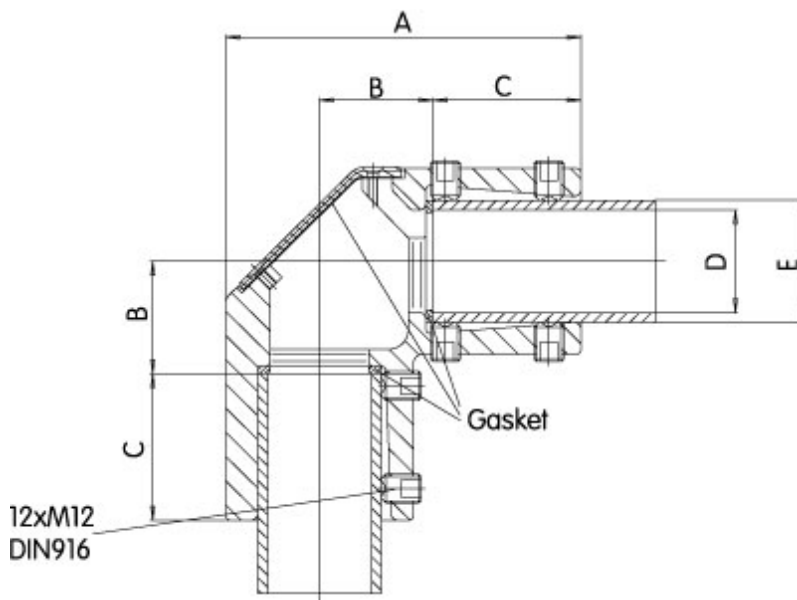

Quality Products. Service Excellence.

Heavy Duty Elbow *HDSSEL Series*

- Cast Aluminum
- Large cover opening for easier cable pull through.

Part No.	System	A	B	C	D	E
R147-020-000R	50	144	46	60	42	50
R147-020-200R	80	193	56	83	70	80