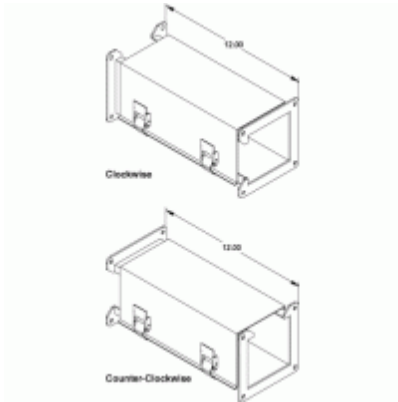

Quality Products. Service Excellence.

12" Transposition Sections Clockwise & Counter-Clockwise 1485 Z Series

- Used to rotate the open side of a wireway run by 90° and maintain the lay-in feature

Clockwise		Counter-Clockwise		Size
Part No.	Part No.	Part No.	Part No.	
1485BZ12	1485BZC12	1485BZC12	1485BZ12	2.5 x 2.5
1485CZ12	1485CZC12	1485CZC12	1485CZ12	4 x 4
1485DZ12	1485DZC12	1485DZC12	1485DZ12	6 x 6
1485EZ12	1485EZC12	1485EZC12	1485EZ12	8 x 8

One flat sealing plate included

Data subject to change without notice