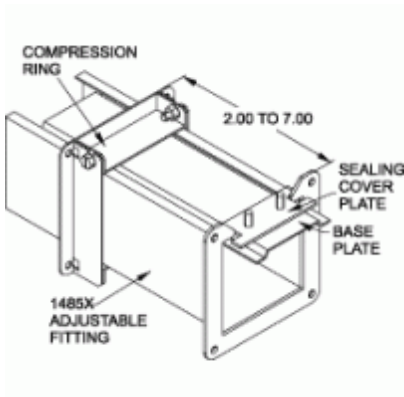

## Adjustable Fitting 1485 X Series

- Allows on site length adjustment of 2" to 7"

Part No.	Size
1485BX	2.5 x 2.5
1485CX	4 x 4
1485DX	6 x 6
1485EX	8 x 8
1485FX	12 x 6

One special sealing plate included  
Does not meet CSA or UL requirements