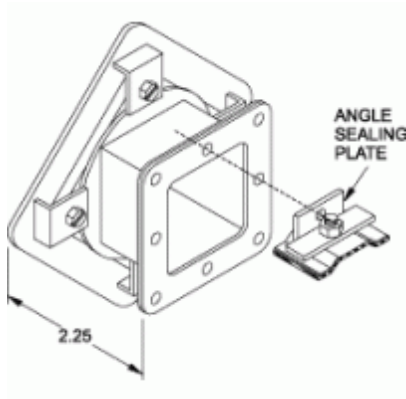

## Swivel Nipple 1485 V Series

Box Entry Swivel Nipple Part No.	Standard Swivel Nipple Part No.	Size
1485BV1 <sup>1</sup>	1485BV2 <sup>2</sup>	2.5 x 2.5
1485CV1 <sup>1</sup>	1485CV2 <sup>2</sup>	4 x 4
1485DV1 <sup>1</sup>	1485DV2 <sup>2</sup>	6 x 6
1485EV1 <sup>1</sup>	1485EV2 <sup>2</sup>	8 x 8

<sup>1</sup> One angle sealing plate included

<sup>2</sup> Two angle sealing plates included

*Data subject to change without notice*

© 2021. Hammond Manufacturing Ltd. All rights reserved.