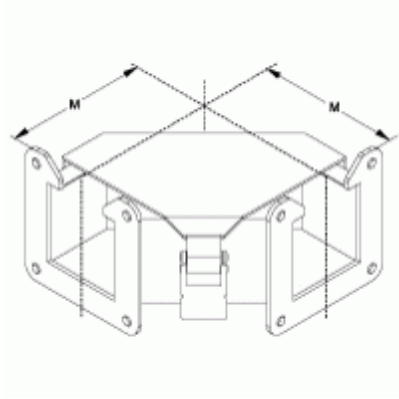

Quality Products. Service Excellence.

90 degree Elbow Top Opening *1485 9N Series*

Part No.	Size
1485B9N	2.5 x 2.5
1485C9N	4 x 4
1485D9N	6 x 6
1485E9N	8 x 8
1485F9N	12 x 6

One flat sealing plate included