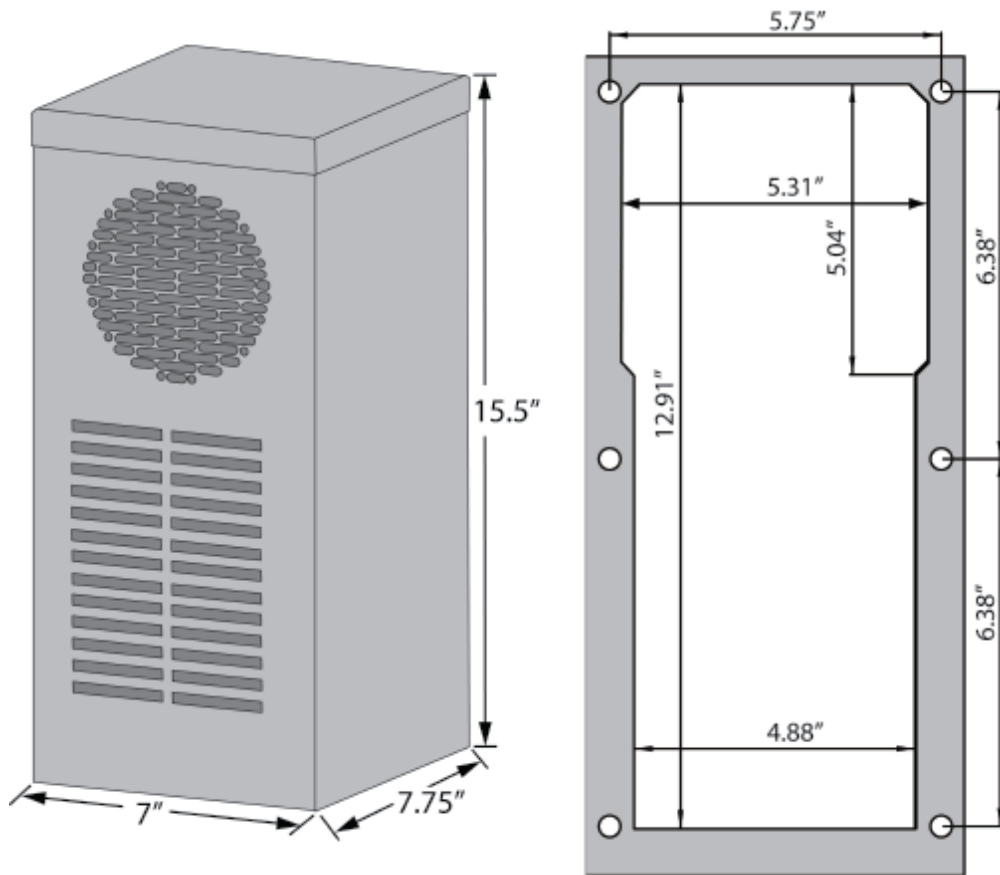

Standards

- UL, cUL, and CE
- Complies with
 - IP56
 - NEMA 3R, 4, 4X

Features

- R134a refrigerant.
- Thermostat control accessible from inside enclosure.
- Expansion valve prevents evaporator freeze up while minimizing heavy inrush currents on large BTU/H units.
- Direct condensate discharge via 1/4" NPT threaded port.
- Continuous air circulation from high capacity fans.
- EMI/RFI suppression meets CE.
- Provision for door contact allowing power down when enclosure door is opened.
- Gasket, mounting kit and template for enclosure cutout and drilling are included.
- Washable aluminum mesh filter.

Accessories

- Remote Door Switches
- Gasket Kits
- Condensate Bottle
- Filter Kits
- Water Condensate Evaporator

Part No.
DTS3031A115N4SS
DTS3031A230N4SS

Electrical Data	DTS3031A115N4SS	DTS3031A230N4SS
Rated Voltage	115 V 60 Hz	230 V 50/60 Hz
Range of Operation	103- 127 V	207-253 V
Power Consumption	325 W	315 W
Running Amps	3	2
Starting Current	10	5
Line Cord	With Plug	With Plug

Refrigeration Data	
Cooling Capacity BTU (Watts) +95/+95F +35/+35C	1194 BTU (350 Watts)
Type of Refrigerant	R134a
Refrigeration Charge	150 g
Adjustable Control Range	+50F..+105F (+10C..+40 C) Factory setting +95F (+35C)
Max Ambient Air Temp	+114F (+45C)
Min Ambient Air Temp	-40F (-40C)
Air Capacity (unrestricted)	Internal 38 CFM External 30 CFM
Condensation Discharge	Condensate Drain
Filter Mat	Aluminum Mesh
Db noise level	<64 db
Unit Weight	30 lbs (13.6kg)
Exterior Case	304 Stainless Steel
Finish Stainless Steel	Number 4 Brush finish
Nema Rating	enclosures IP56 / NEMA 4,4X
Nema Rating	enclosures IP56 / NEMA 3R/4