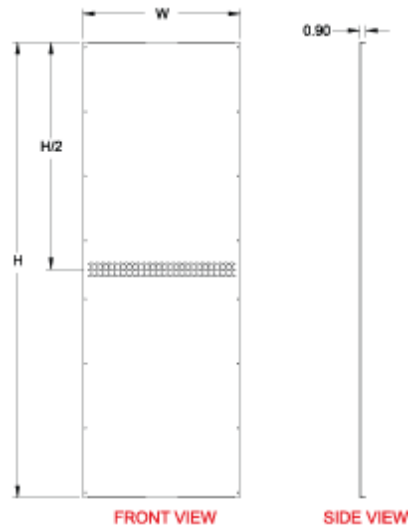

Quality Products. Service Excellence.

Side Mounting Inner Panels *HMESIP Series*

- Sold individually
- Formed 14 gauge galvanized steel unpainted
- Mounts directly to frame
- Can be used in combination with depth grid straps (top and bottom)
- Allows installation of 19" mounting rails including center support
- Reduced height may allow cable pass through on ganged cabinets

Part No.	Overall		For use with Cabinet	
	H	W	H	D
HSIP145	1143	375	1400	500
HSIP146	1143	475	1400	600
HSIP148	1143	675	1400	800
HSIP165	1343	375	1600	500
HSIP166	1343	475	1600	600
HSIP168	1343	675	1600	800
HSIP184	1543	275	1800	400
HSIP185	1543	375	1800	500
HSIP186	1543	475	1800	600
HSIP188	1573	675	1800	800
HSIP204	1743	275	2000	400
HSIP205	1743	375	2000	500
HSIP206	1743	475	2000	600
HSIP208	1743	675	2000	800
HSIP225	1943	375	2200	500
HSIP226	1943	475	2200	600
HSIP228	1943	675	2200	800