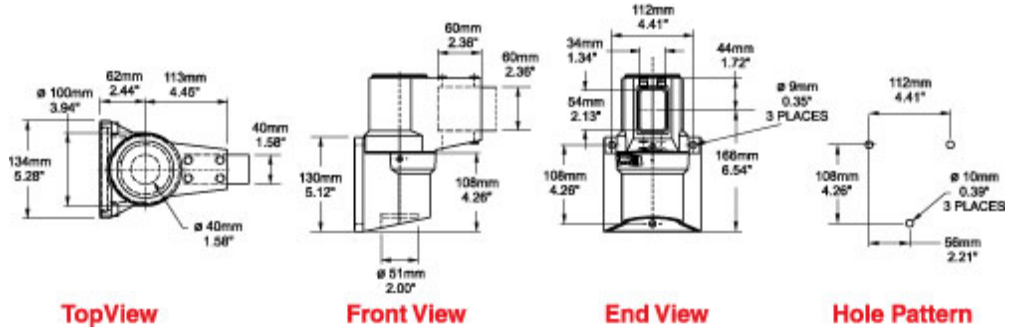

## Tara Plus Wall Joint TPSSWJ Series

- Accepts 60x40mm rectangular tube perpendicular to its mounting surface.
- Die-cast Aluminum G Al Si 12.
- Rotates 186°.
- Accessible from the top.

Part No. **R149-010-000**