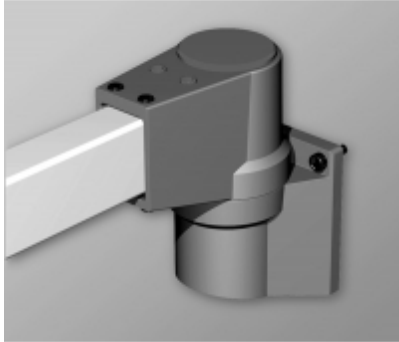

## Tara Plus Wall Joint TPSSWJ Series

- Accepts 60x40mm rectangular tube perpendicular to its mounting surface.
- Die-cast Aluminum G Al Si 12.
- Rotates 186°.
- Accessible from the top.

Part No. **R149-010-000**