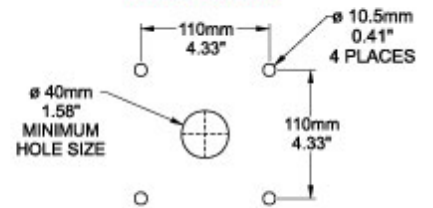

Quality Products. Service Excellence.

Tara Plus Rotating Base 70 TPSSRB70 Series

- For use with 70 mm tube.
- Compatible with all vertical and horizontal configurations.
- Compatible with tube up or tube down configurations.
- Die-cast Aluminum G Al Si 12.
- Rotates 300°.
- Integrated movement stop.
- Service free bearings.

Hole Pattern

Front Section

End View

TopView

Part No. R149-005-001

Data subject to change without notice