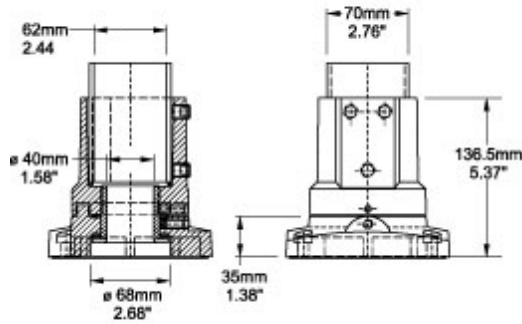

Quality Products. Service Excellence.

Tara Plus Rotating Base 70 TPSSRB70 Series

- For use with 70 mm tube.
- Compatible with all vertical and horizontal configurations.
- Compatible with tube up or tube down configurations.
- Die-cast Aluminum G Al Si 12.
- Rotates 300°.
- Integrated movement stop.
- Service free bearings.

Hole Pattern

Front Section

End View

TopView

Part No. R149-005-001

Data subject to change without notice