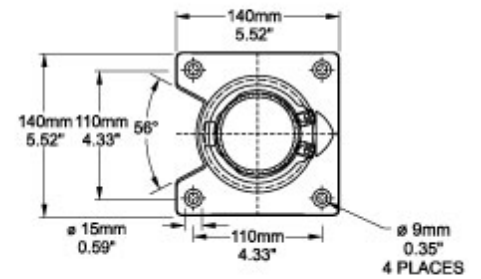

Quality Products. Service Excellence.

Tara Plus Rotating Base 70 TPSSRB70 Series

- For use with 70 mm tube.
- Compatible with all vertical and horizontal configurations.
- Compatible with tube up or tube down configurations.
- Die-cast Aluminum G Al Si 12.
- Rotates 300°.
- Integrated movement stop.
- Service free bearings.

Hole Pattern

Front Section

End View

TopView

Part No. R149-005-001

Data subject to change without notice