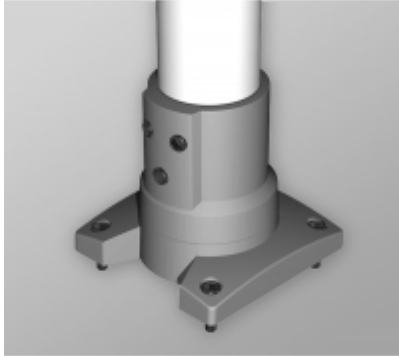

Quality Products. Service Excellence.

Tara Plus Rotating Base 70 TPSSRB70 Series

- For use with 70 mm tube.
- Compatible with all vertical and horizontal configurations.
- Compatible with tube up or tube down configurations.
- Die-cast Aluminum G Al Si 12.
- Rotates 300°.
- Integrated movement stop.
- Service free bearings.

Hole Pattern

Front Section

End View

TopView

Part No. R149-005-001

Data subject to change without notice