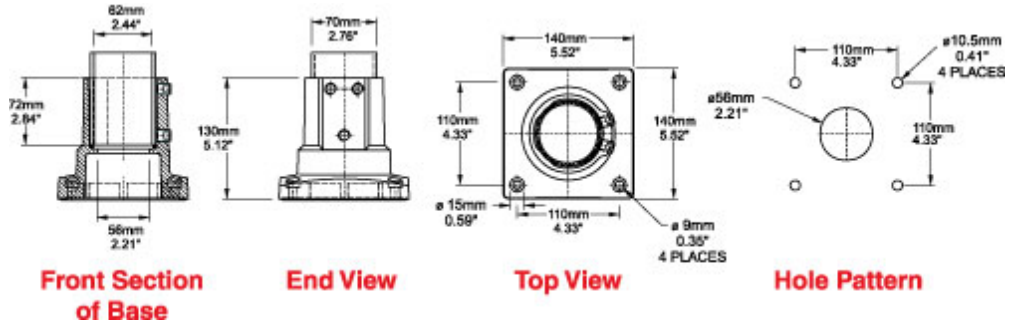

Quality Products. Service Excellence.

Tara Plus Base 70 TPSSB70 Series

- For use with 70 mm tube.
- Compatible with all vertical and horizontal configurations.
- Compatible with tube up or tube down configurations.
- Die-cast Aluminum G Al Si 12.
- No rotation.