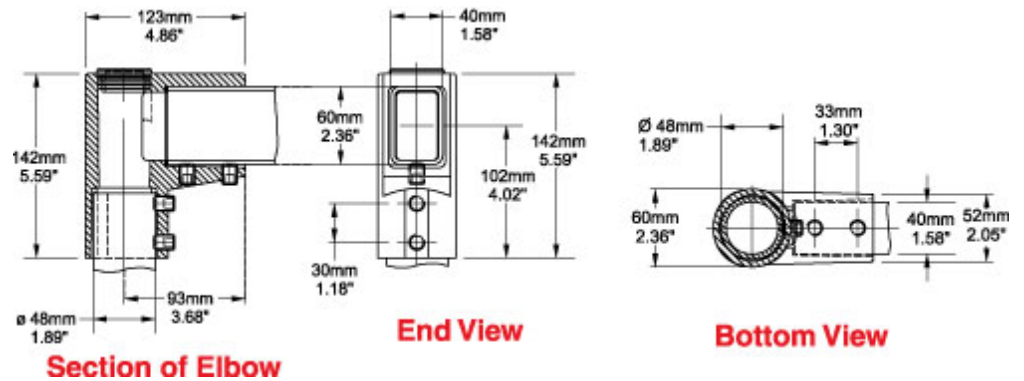

Quality Products. Service Excellence.

Tara Plus Fixed Elbow 48 TPSSFE48 Series

- For use with 48mm round tube and 60x40mm rectangular tube.
- Vertical 48mm tube connection for use with Couplings only (not Base 48).
- Die-cast Aluminum G Al Si 12.
- Large cover opening for easier cable pull through.
- No rotation.
- Accessible from the top.