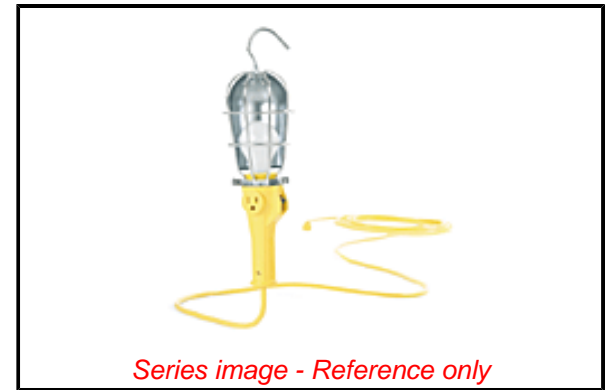

PLEASE CHECK WWW.MOLEX.COM FOR LATEST PART INFORMATION

Part Number: [1301020259](#)
Status: **Active**
Overview: [Hand Lamps](#)
Description: Safeway Phenolic Hand Lamp Only with 100W, Screw Release Guard with Reflector, with Switch and Side Outlet

Documents:

[Brochure \(PDF\)](#) [RoHS Certificate of Compliance \(PDF\)](#)

Agency Certification

CSA LR85374

General

Product Family Portable Lighting
 Series [130102](#)
 NEMA Configuration N/A
 Outlet Side
 Overview [Hand Lamps](#)
 Product Name Safety Yellow
 Type Hand Lamps
 UPC 78678860133

Physical

Cord Length - Primary N/A
 Cord Length - Secondary N/A
 Depth 101.60mm (4.000")
 Duty Commercial
 Guard Included Yes
 Guard Type Reflector, Screw Release
 Height 381.00mm (15.000")
 Length N/A
 Material - Guard #8 Gauge Zinc-plated Steel
 Mounting Style Hand Held
 Net Weight 681.748/g
 Packaging Type Carton
 Socket Construction N/A

Electrical

Bulb Type Incandescent
 Lamp Type A21
 Lamp Wattage - Maximum 100W
 Lumens 1000
 On/Off Switch Yes
 Voltage (Fixture) - Maximum 240V

Material Info

Engineering Number 271US

EU ELV

Not Relevant

EU RoHS