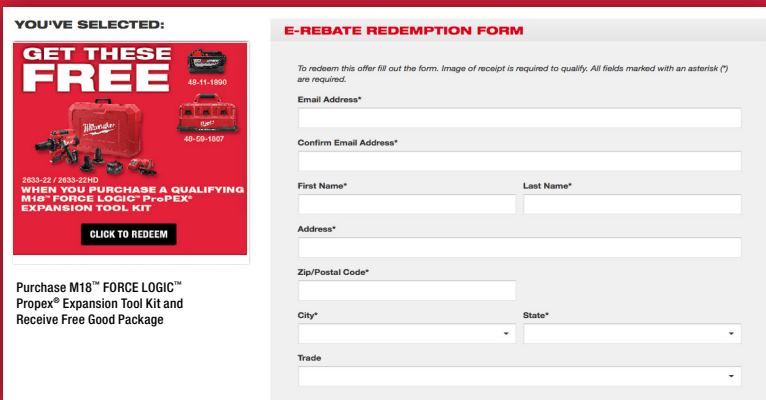

ELECTRONIC REBATES

HOW TO REDEEM

GO TO

[HTTPS://MILWAUKEETOOL-REBATES.HEROKUAPP.COM/#/HOME/MSC](https://milwaukeetool-rebates.herokuapp.com/#/home/msc)

SELECT A PROMOTION

HOVER OVER DESIRED PROMOTIONAL OFFER TILE TO FLIP IT TO REDEMPTION SIDE
ONCE FLIPPED, HIT THE BLACK "REDEEM NOW" BUTTON

COMPLETE AND SUBMIT FORM

FILL OUT THE E-REBATE REDEMPTION FORM FOLLOWING THE FORM PROMPTS

UPLOAD YOUR INVOICE IN THE ATTACHMENT BOX (MUST BE PDF OR JPG FILE TYPE)

SELECT ELIGIBLE PURCHASED ITEM(S) AND THEN SELECT FREE GOOD OPTION