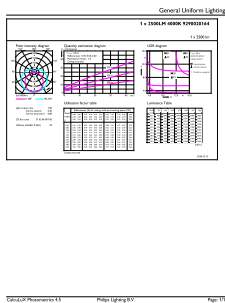

### Product data

General Information		Power Factor (Nom)	
Base	G13 [ Medium Bi-Pin Fluorescent]		0.9
EU RoHS compliant	Yes	Voltage (Nom)	120-277 V
Nominal Lifetime (Nom)	70000 h	<b>Temperature</b>	
Switching Cycle	50000X	T-Ambient (Max)	55 °C
<b>Light Technical</b>		T-Ambient (Min)	-20 °C
Color Code	841 [ CCT of 4100K (841)]	T-Storage (Max)	65 °C
Beam Angle (Nom)	180 °	T-Storage (Min)	-40 °C
Initial lumen (Nom)	2500 lm	T-Case Maximum (Nom)	50 °C
Correlated Color Temperature (Nom)	4000 K	<b>Controls and Dimming</b>	
Color Consistency	<6	Dimmable	No
Color Rendering Index (Nom)	80	<b>Mechanical and Housing</b>	
LLMF At End Of Nominal Lifetime (Nom)	70 %	Product Length	1200 mm
<b>Operating and Electrical</b>		<b>Approval and Application</b>	
Input Frequency	50 to 60 Hz	Energy Saving Product	Yes
Power (Rated) (Nom)	15.5 W		
Starting Time (Nom)	0.5 s		
Warm Up Time to 60% Light (Nom)	0.5 s		

# T8

<b>Approbation Marks</b>	RoHS compliance UL certificate DLC compliance
<b>Product Data</b>	
Order product name	15.5T8/MAS/48-840/IF25/P 25/1
EAN/UPC - Product	046677545192
Order code	545194

<b>Numerator - Quantity Per Pack</b>	1
<b>Numerator - Packs per outer box</b>	25
<b>Material Nr. (12NC)</b>	929002016404
<b>Net Weight (Piece)</b>	0.230 kg
<b>Model Number</b>	9290020164

## Dimensional drawing

TLED 1200mmT8 120-277 15.5W 2500lm 4000K

Product	D1	D2	A1	A2	A3
15.5T8/MAS/48-840/IF25/P 25/1	25.7 mm	28 mm	1198.1 mm	1205.2 mm	1212.3 mm

## Photometric data

LEDtube 15,5W G13 T8 840

LEDtube 15,5W G13 T8 840

LEDtube 15,5W G13 T8