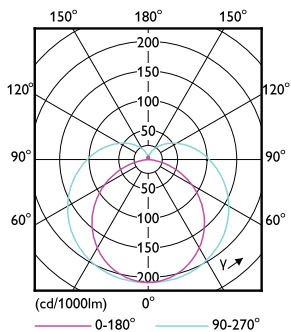

### Product data

General Information		Power Factor (Nom)	
Base	G13 [ Medium Bi-Pin Fluorescent]		0.9
EU RoHS compliant	Yes	Voltage (Nom)	120-277 V
Nominal Lifetime (Nom)	70000 h	<b>Temperature</b>	
Switching Cycle	50000X	T-Ambient (Max)	55 °C
<b>Light Technical</b>		T-Ambient (Min)	-20 °C
Color Code	841 [ CCT of 4100K (841)]	T-Storage (Max)	65 °C
Beam Angle (Nom)	180 °	T-Storage (Min)	-40 °C
Initial lumen (Nom)	2500 lm	T-Case Maximum (Nom)	50 °C
Correlated Color Temperature (Nom)	4000 K	<b>Controls and Dimming</b>	
Color Consistency	<6	Dimmable	No
Color Rendering Index (Nom)	80	<b>Mechanical and Housing</b>	
LLMF At End Of Nominal Lifetime (Nom)	70 %	Product Length	1200 mm
<b>Operating and Electrical</b>		<b>Approval and Application</b>	
Input Frequency	50 to 60 Hz	Energy Saving Product	Yes
Power (Rated) (Nom)	15.5 W		
Starting Time (Nom)	0.5 s		
Warm Up Time to 60% Light (Nom)	0.5 s		

## Dimensional drawing

TLED 1200mmT8 120-277 15.5W 2500lm 4000K

Product	D1	D2	A1	A2	A3
15.5T8/MAS/48-840/IF25/P 25/1	25.7 mm	28 mm	1198.1 mm	1205.2 mm	1212.3 mm

## Photometric data

LEDtube 15,5W G13 T8 840

LEDtube 15,5W G13 T8 840

LEDtube 15,5W G13 T8