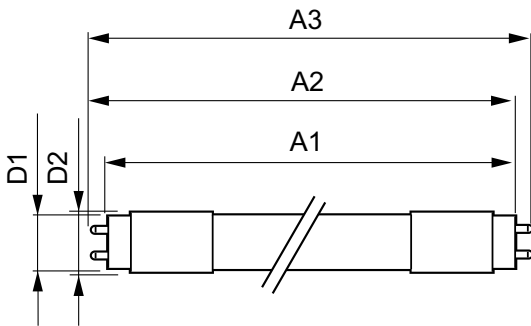

T8

Approbation Marks	RoHS compliance UL certificate DLC compliance
Product Data	
Order product name	15.5T8/MAS/48-840/IF25/P 25/1
EAN/UPC - Product	046677545192
Order code	545194

Numerator - Quantity Per Pack	1
Numerator - Packs per outer box	25
Material Nr. (12NC)	929002016404
Net Weight (Piece)	0.230 kg
Model Number	9290020164

Dimensional drawing

TLED 1200mmT8 120-277 15.5W 2500lm 4000K