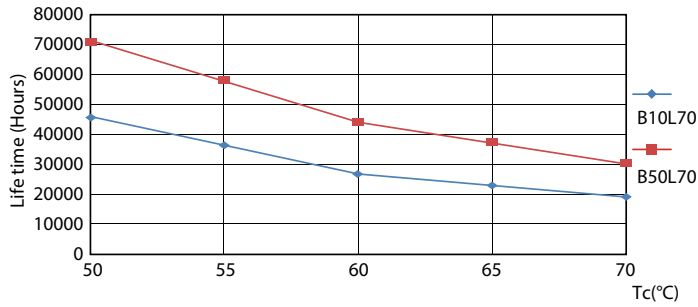

### Product data

General Information		Power Factor (Nom)	
Base	G13 [ Medium Bi-Pin Fluorescent]		0.9
EU RoHS compliant	Yes	Voltage (Nom)	120-277 V
Nominal Lifetime (Nom)	70000 h	<b>Temperature</b>	
Switching Cycle	50000X	T-Ambient (Max)	55 °C
<b>Light Technical</b>		T-Ambient (Min)	-20 °C
Color Code	841 [ CCT of 4100K (841)]	T-Storage (Max)	65 °C
Beam Angle (Nom)	180 °	T-Storage (Min)	-40 °C
Initial lumen (Nom)	2500 lm	T-Case Maximum (Nom)	50 °C
Correlated Color Temperature (Nom)	4000 K	<b>Controls and Dimming</b>	
Color Consistency	<6	Dimmable	No
Color Rendering Index (Nom)	80	<b>Mechanical and Housing</b>	
LLMF At End Of Nominal Lifetime (Nom)	70 %	Product Length	1200 mm
<b>Operating and Electrical</b>		<b>Approval and Application</b>	
Input Frequency	50 to 60 Hz	Energy Saving Product	Yes
Power (Rated) (Nom)	15.5 W		
Starting Time (Nom)	0.5 s		
Warm Up Time to 60% Light (Nom)	0.5 s		

## Lifetime

LEDtube 15,5W G13 T8 LumenVsTc

LEDtube 15,5W G13 T8

LEDtube 15,5W G13 T8 FailureRate

LEDtube 15,5W G13 T8

LEDtube 15,5W G13 T8 LifetimeVsTc