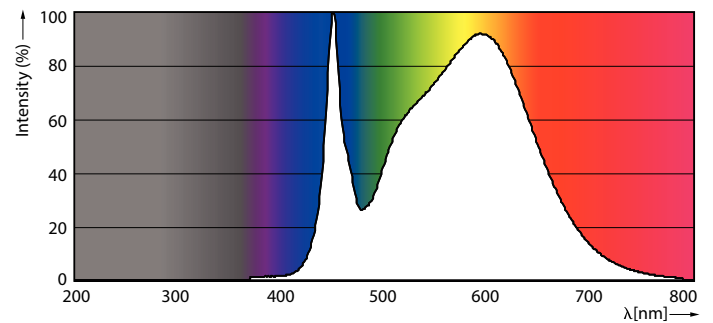

LEDtube 15,5W G13 T8 840