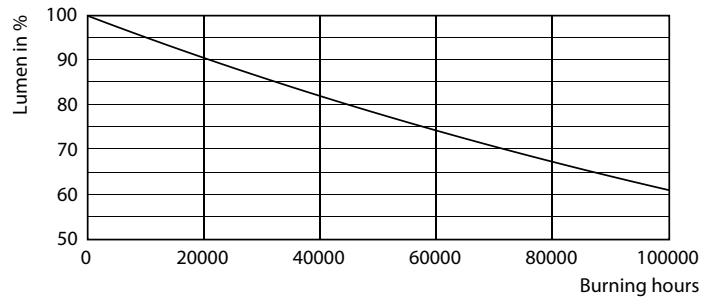

T8

Lifetime

LEDtube 15,5W G13 T8