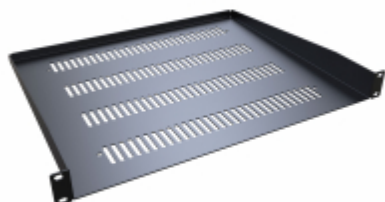

Quality Products. Service Excellence.

Universal Rack Shelf *RAS Series*

Up to 200 lbs (91 kg) Weight Capacity

Features

- Constructed of 14 or 16 gauge steel.
- Universal design mounts to any standard EIA compliant rack or cabinet.
- Allows easy rack mounting of equipment or items that do not have rack mounting capabilities.
- Mounts to rack rails either as an internal shelf or external shelf/work area.
- Available in either vented or solid versions.
- Rugged textured black powder paint finish.
- TAA compliant for GSA Schedule purchases.
- RoHS and REACH compliant
- Manufactured in North America

Accessories

- Mounting Hardware
- Hook and Loop Roll

19 Inch Mounting Shelves

| Part No. Vented | Part No. Solid (Un-Vented) | Mounting Dimensions | | | Rack Units | Stiffener Lip(s) Folded | Suggested Load Capacity* |
|--------------------|-------------------------------|---------------------|-------|-------|---------------|----------------------------|-----------------------------|
| | | Height | Width | Depth | | | |
| RASV190107UBK1 | RASU190107UBK1 | 1.75 | 19.30 | 7.00 | 1U | Up (Front & Back) | 16ga 42 lbs (19 kg) |
| RASV190107DBK1 | RASU190107DBK1 | 1.75 | 19.30 | 7.00 | 1U | Down (Front & Back) | 16ga 42 lbs (19 kg) |
| RASV190110BK1 | RASU190110BK1 | 1.75 | 19.30 | 10.00 | 1U | Up (Back Only) | 16ga 42 lbs (19 kg) |
| RASV190112BK1 | RASU190112BK1 | 1.75 | 19.30 | 12.00 | 1U | Up (Back Only) | 16ga 42 lbs (19 kg) |
| RASV190115BK1 | RASU190115BK1 | 1.75 | 19.30 | 15.00 | 1U | Up (Back Only) | 16ga 42 lbs (19 kg) |
| RASV190120BK1 | RASU190120BK1 | 1.75 | 19.30 | 20.00 | 1U | Up (Back Only) | 16ga 42 lbs (19 kg) |
| RASVL190314BK1 | RASUL190314BK1 | 3.50 | 19.30 | 14.50 | 2U | Up (Back Only) | 16ga 65 lbs (30 kg) |
| RASV190312BK1 | RASU190312BK1 | 3.50 | 19.30 | 12.00 | 2U | Up (Back Only) | 14ga 100 lbs (45 kg) |
| RASV190315BK1 | RASU190315BK1 | 3.50 | 19.30 | 15.00 | 2U | Up (Back Only) | 14ga 100 lbs (45 kg) |