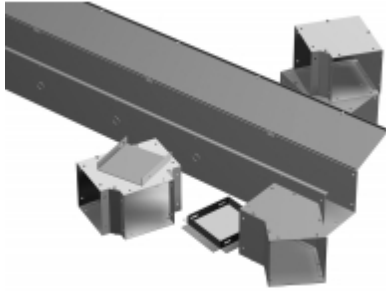

Type 1 Lay-In Wireway CW Series

Wireway & Accessories