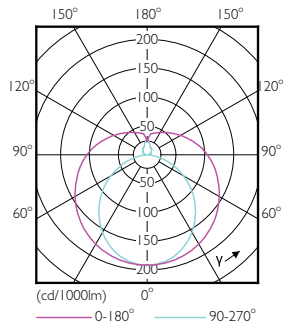

CorePro LEDtube MainsFit T8

Photometric data

Mains DLC 17W 2000-2100lm 3000_5000K ND