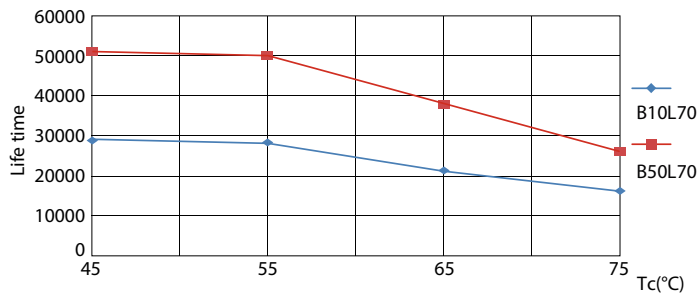

Product data

General Information		Power (Rated) (Nom)	
Base	G13 [Medium Bi-Pin Fluorescent]		16.5 W
RoHS mark	RoHS mark	Lamp Current (Max)	154 mA
Nominal Lifetime (Nom)	50000 h	Lamp Current (Min)	55 mA
Switching Cycle	50000X	Starting Time (Nom)	0.5 s
B50L70	50000 h	Warm Up Time to 60% Light (Nom)	0.5 s
		Power Factor (Nom)	0.9
		Voltage (Nom)	120-277 V
Light Technical		Temperature	
Color Code	841 [CCT of 4100K (841)]	T-Ambient (Max)	45 °C
Beam Angle (Nom)	240 °	T-Ambient (Min)	-20 °C
Initial lumen (Nom)	2100 lm	T-Storage (Max)	65 °C
Luminous Flux (Rated) (Nom)	2100 lm	T-Storage (Min)	-40 °C
Rated Beam Angle	240 °	T-Case Maximum (Nom)	70 °C
Correlated Color Temperature (Nom)	4000 K		
Color Consistency	<6	Controls and Dimming	
Color Rendering Index (Nom)	80	Dimmable	No
LLMF At End Of Nominal Lifetime (Nom)	70 %		
Operating and Electrical			
Input Frequency	50 to 60 Hz		

CorePro LEDtube MainsFit T8

Photometric data

Mains DLC 17W 2000-2100lm 3000_5000K ND

Lifetime

Mains DLC 17W 2000-2100lm 3000_5000K ND

Mains DLC 17W 2000-2100lm 3000_5000K ND

Mains DLC 17W 2000-2100lm 3000_5000K ND