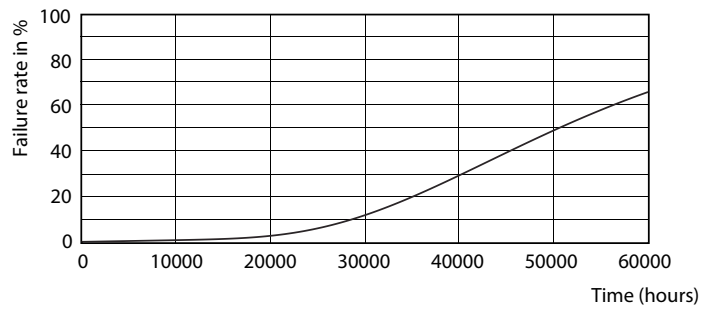

CorePro LEDtube MainsFit T8

Photometric data

Mains DLC 17W 2000-2100lm 3000_5000K ND

Lifetime

Mains DLC 17W 2000-2100lm 3000_5000K ND

Mains DLC 17W 2000-2100lm 3000_5000K ND

Mains DLC 17W 2000-2100lm 3000_5000K ND