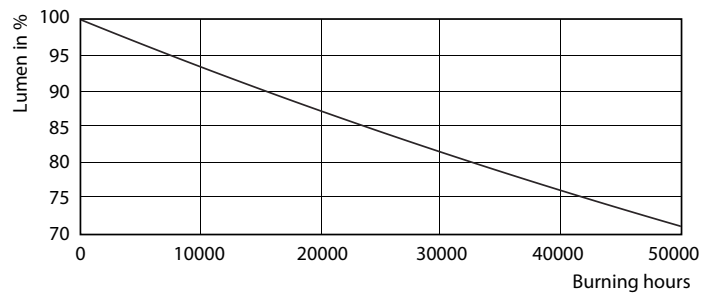

Product data

General Information		Power (Rated) (Nom)	
Base	G13 [Medium Bi-Pin Fluorescent]		16.5 W
RoHS mark	RoHS mark	Lamp Current (Max)	154 mA
Nominal Lifetime (Nom)	50000 h	Lamp Current (Min)	55 mA
Switching Cycle	50000X	Starting Time (Nom)	0.5 s
B50L70	50000 h	Warm Up Time to 60% Light (Nom)	0.5 s
		Power Factor (Nom)	0.9
		Voltage (Nom)	120-277 V
Light Technical		Temperature	
Color Code	841 [CCT of 4100K (841)]	T-Ambient (Max)	45 °C
Beam Angle (Nom)	240 °	T-Ambient (Min)	-20 °C
Initial lumen (Nom)	2100 lm	T-Storage (Max)	65 °C
Luminous Flux (Rated) (Nom)	2100 lm	T-Storage (Min)	-40 °C
Rated Beam Angle	240 °	T-Case Maximum (Nom)	70 °C
Correlated Color Temperature (Nom)	4000 K		
Color Consistency	<6	Controls and Dimming	
Color Rendering Index (Nom)	80	Dimmable	No
LLMF At End Of Nominal Lifetime (Nom)	70 %		
Operating and Electrical			
Input Frequency	50 to 60 Hz		

CorePro LEDtube MainsFit T8

Photometric data

Mains DLC 17W 2000-2100lm 3000_5000K ND

Lifetime

Mains DLC 17W 2000-2100lm 3000_5000K ND

Mains DLC 17W 2000-2100lm 3000_5000K ND

Mains DLC 17W 2000-2100lm 3000_5000K ND