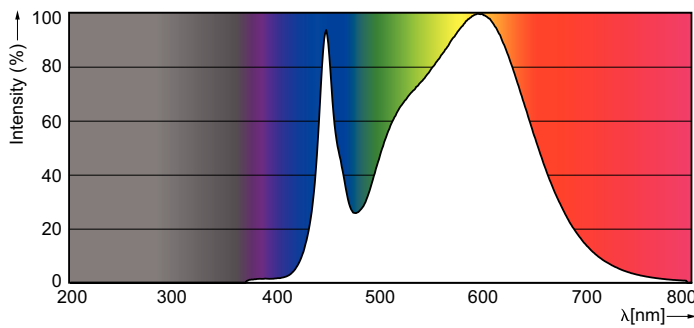

Photometric data

LEDtube 16.5 W, 840, G13, T8, UHO