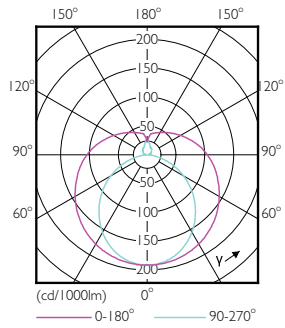

CorePro LEDtube MainsFit T8

Photometric data

Mains DLC 17W 2000-2100lm 3000_5000K ND