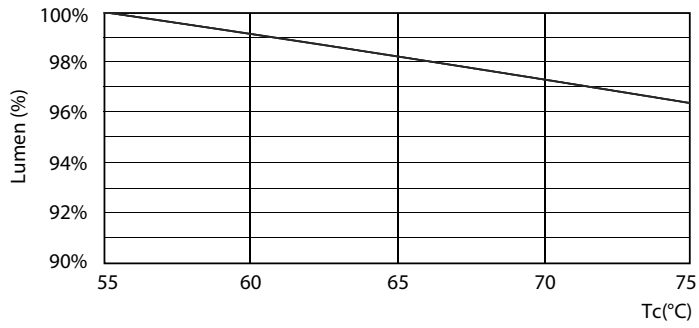

CorePro LEDtube MainsFit T8

Lifetime

Mains DLC 17W 2000-2100lm 3000 5000K ND