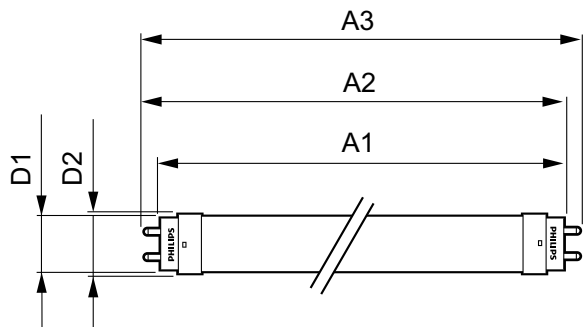

CorePro LEDtube MainsFit T8

Mechanical and Housing	
Product Length	1200 mm
Approval and Application	
Energy Saving Product	Yes
Approbation Marks	UL certificate RoHS compliance DLC compliance
DesignLights Consortium Qualified Product List	DesignLights Consortium Qualified Product List

Product Data	
Order product name	16.5T8PRO/48-840/BB21/G 10/1 FB

EAN/UPC - Product	046677471767
Order code	471763
Numerator - Quantity Per Pack	1
Numerator - Packs per outer box	10
Material Nr. (12NC)	929001363334
Net Weight (Piece)	0.210 kg
Model Number	9290013633a

Dimensional drawing

TLED IF CorePro 4ft 2100lm 4000K

Product	D1	D2	A1	A2	A3
16.5T8/COR/48-840/MF21/G 10/1	25.7 mm	26 mm	1200 mm	1207 mm	1214 mm