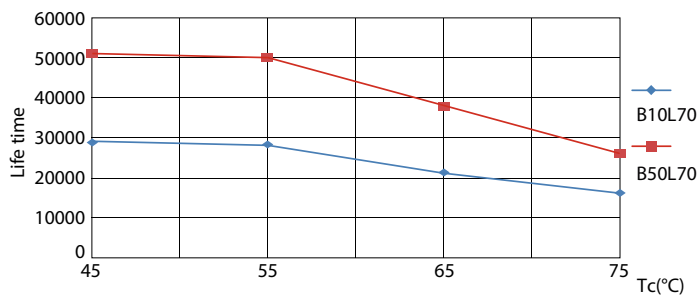

Product data

General Information		Power (Rated) (Nom)	
Base	G13 [Medium Bi-Pin Fluorescent]		16.5 W
RoHS mark	RoHS mark	Lamp Current (Max)	154 mA
Nominal Lifetime (Nom)	50000 h	Lamp Current (Min)	55 mA
Switching Cycle	50000X	Starting Time (Nom)	0.5 s
B50L70	50000 h	Warm Up Time to 60% Light (Nom)	0.5 s
		Power Factor (Nom)	0.9
		Voltage (Nom)	120-277 V
Light Technical		Temperature	
Color Code	841 [CCT of 4100K (841)]	T-Ambient (Max)	45 °C
Beam Angle (Nom)	240 °	T-Ambient (Min)	-20 °C
Initial lumen (Nom)	2100 lm	T-Storage (Max)	65 °C
Luminous Flux (Rated) (Nom)	2100 lm	T-Storage (Min)	-40 °C
Rated Beam Angle	240 °	T-Case Maximum (Nom)	70 °C
Correlated Color Temperature (Nom)	4000 K		
Color Consistency	<6	Controls and Dimming	
Color Rendering Index (Nom)	80	Dimmable	No
LLMF At End Of Nominal Lifetime (Nom)	70 %		
Operating and Electrical			
Input Frequency	50 to 60 Hz		

CorePro LEDtube MainsFit T8

Photometric data

Mains DLC 17W 2000-2100lm 3000_5000K ND

Lifetime

Mains DLC 17W 2000-2100lm 3000_5000K ND

Mains DLC 17W 2000-2100lm 3000_5000K ND

Mains DLC 17W 2000-2100lm 3000_5000K ND