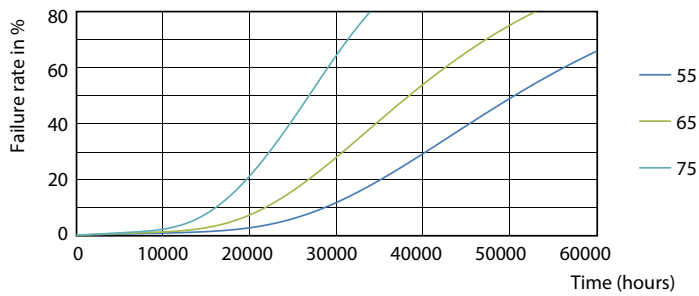

CorePro LEDtube MainsFit T8

Photometric data

Lifetime

Mains DLC 17W 2000-2100lm 3000_5000K ND

Mains DLC 17W 2000-2100lm 3000 5000K ND