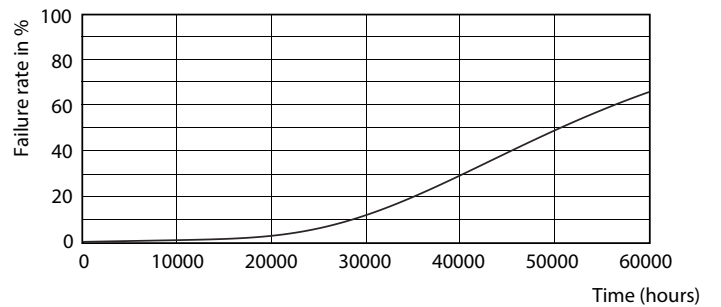

CorePro LEDtube MainsFit T8

Photometric data

Mains DLC 17W 2000-2100lm 3000_5000K ND

Lifetime

Mains DLC 17W 2000-2100lm 3000_5000K ND

Mains DLC 17W 2000-2100lm 3000_5000K ND

Mains DLC 17W 2000-2100lm 3000_5000K ND