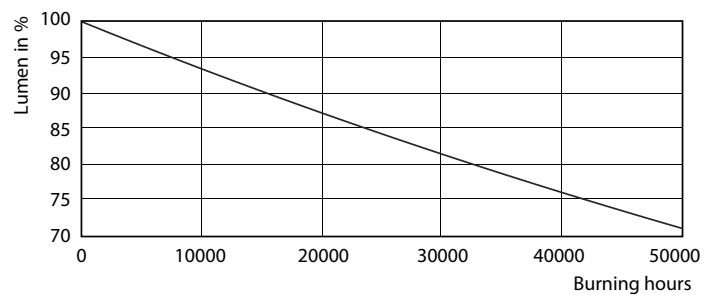

Product data

General Information		Power (Rated) (Nom)	
Base	G13 [Medium Bi-Pin Fluorescent]		16.5 W
RoHS mark	RoHS mark	Lamp Current (Max)	154 mA
Nominal Lifetime (Nom)	50000 h	Lamp Current (Min)	55 mA
Switching Cycle	50000X	Starting Time (Nom)	0.5 s
B50L70	50000 h	Warm Up Time to 60% Light (Nom)	0.5 s
		Power Factor (Nom)	0.9
		Voltage (Nom)	120-277 V
Light Technical		Temperature	
Color Code	841 [CCT of 4100K (841)]	T-Ambient (Max)	45 °C
Beam Angle (Nom)	240 °	T-Ambient (Min)	-20 °C
Initial lumen (Nom)	2100 lm	T-Storage (Max)	65 °C
Luminous Flux (Rated) (Nom)	2100 lm	T-Storage (Min)	-40 °C
Rated Beam Angle	240 °	T-Case Maximum (Nom)	70 °C
Correlated Color Temperature (Nom)	4000 K		
Color Consistency	<6	Controls and Dimming	
Color Rendering Index (Nom)	80	Dimmable	No
LLMF At End Of Nominal Lifetime (Nom)	70 %		
Operating and Electrical			
Input Frequency	50 to 60 Hz		

CorePro LEDtube MainsFit T8

Photometric data

Mains DLC 17W 2000-2100lm 3000_5000K ND

Lifetime

Mains DLC 17W 2000-2100lm 3000_5000K ND

Mains DLC 17W 2000-2100lm 3000_5000K ND

Mains DLC 17W 2000-2100lm 3000_5000K ND