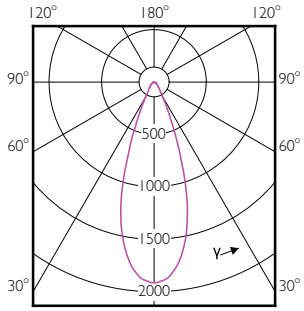

PAR30/PAR20 LED