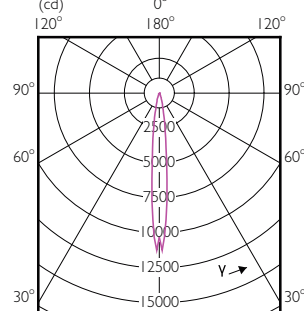

PAR30/PAR20 LED