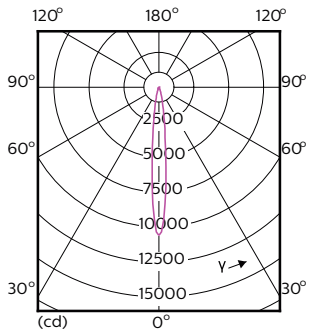

PAR30/PAR20 LED

Order Code	Full Product Name	T-Case Maximum (Nom)
471102	7PAR20/LED/827-822/F25/GL/DIM 1PK 6/1	82 °C
471136	7PAR20/LED/827-822/F40/GL/DIM 1PK 6/1	82 °C
529768	10PAR30S/LED/827/F25/DIM/ULW/120V 6/1FB	70 °C
529776	10PAR30S/LED/830/F25/DIM/ULW/120V 6/1FB	70 °C
529784	10PAR30S/LED/840/F25/DIM/ULW/120V 6/1FB	70 °C
529792	10PAR30S/LED/827/F40/DIM/ULW/120V 6/1FB	70 °C
529800	10PAR30S/LED/830/F40/DIM/ULW/120V 6/1FB	70 °C
529818	10PAR30S/LED/840/F40/DIM/ULW/120V 6/1FB	70 °C
529701	10PAR30L/LED/827/F25/DIM/ULW/120V 6/1FB	67 °C
529719	10PAR30L/LED/830/F25/DIM/ULW/120V 6/1FB	67 °C
529727	10PAR30L/LED/840/F25/DIM/ULW/120V 6/1FB	67 °C
529735	10PAR30L/LED/827/F40/DIM/ULW/120V 6/1FB	67 °C
529743	10PAR30L/LED/830/F40/DIM/ULW/120V 6/1FB	67 °C
529750	10PAR30L/LED/840/F40/DIM/ULW/120V 6/1FB	67 °C
470930	12PAR30S/EC/F25/940/DIM/120V 6/1	90 °C
470948	12PAR30S/EC/F40/940/DIM/120V 6/1	90 °C