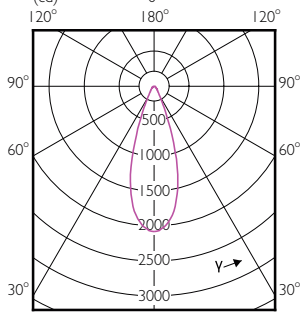

PAR30/PAR20 LED