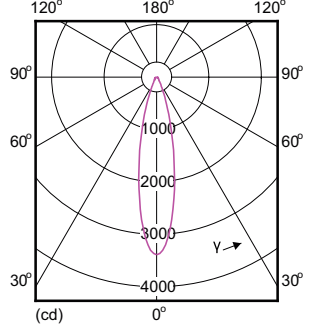

PAR30/PAR20 LED

Order Code	Full Product Name	T-Case Maximum (Nom)
471102	7PAR20/LED/827-822/F25/GL/DIM 1PK 6/1	82 °C
471136	7PAR20/LED/827-822/F40/GL/DIM 1PK 6/1	82 °C
529768	10PAR30S/LED/827/F25/DIM/ULW/120V 6/1FB	70 °C
529776	10PAR30S/LED/830/F25/DIM/ULW/120V 6/1FB	70 °C
529784	10PAR30S/LED/840/F25/DIM/ULW/120V 6/1FB	70 °C
529792	10PAR30S/LED/827/F40/DIM/ULW/120V 6/1FB	70 °C
529800	10PAR30S/LED/830/F40/DIM/ULW/120V 6/1FB	70 °C
529818	10PAR30S/LED/840/F40/DIM/ULW/120V 6/1FB	70 °C
529701	10PAR30L/LED/827/F25/DIM/ULW/120V 6/1FB	67 °C
529719	10PAR30L/LED/830/F25/DIM/ULW/120V 6/1FB	67 °C
529727	10PAR30L/LED/840/F25/DIM/ULW/120V 6/1FB	67 °C
529735	10PAR30L/LED/827/F40/DIM/ULW/120V 6/1FB	67 °C
529743	10PAR30L/LED/830/F40/DIM/ULW/120V 6/1FB	67 °C
529750	10PAR30L/LED/840/F40/DIM/ULW/120V 6/1FB	67 °C
470930	12PAR30S/EC/F25/940/DIM/120V 6/1	90 °C
470948	12PAR30S/EC/F40/940/DIM/120V 6/1	90 °C