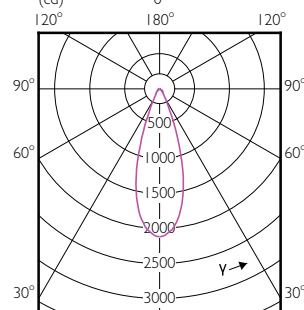

PAR30/PAR20 LED