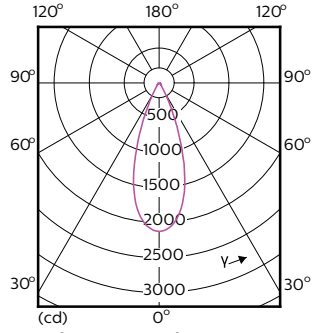

PAR30/PAR20 LED

Order Code	Full Product Name	T-Case Maximum (Nom)
471102	7PAR20/LED/827-822/F25/GL/DIM 1PK 6/1	82 °C
471136	7PAR20/LED/827-822/F40/GL/DIM 1PK 6/1	82 °C
529768	10PAR30S/LED/827/F25/DIM/ULW/120V 6/1FB	70 °C
529776	10PAR30S/LED/830/F25/DIM/ULW/120V 6/1FB	70 °C
529784	10PAR30S/LED/840/F25/DIM/ULW/120V 6/1FB	70 °C
529792	10PAR30S/LED/827/F40/DIM/ULW/120V 6/1FB	70 °C
529800	10PAR30S/LED/830/F40/DIM/ULW/120V 6/1FB	70 °C
529818	10PAR30S/LED/840/F40/DIM/ULW/120V 6/1FB	70 °C
529701	10PAR30L/LED/827/F25/DIM/ULW/120V 6/1FB	67 °C
529719	10PAR30L/LED/830/F25/DIM/ULW/120V 6/1FB	67 °C
529727	10PAR30L/LED/840/F25/DIM/ULW/120V 6/1FB	67 °C
529735	10PAR30L/LED/827/F40/DIM/ULW/120V 6/1FB	67 °C
529743	10PAR30L/LED/830/F40/DIM/ULW/120V 6/1FB	67 °C
529750	10PAR30L/LED/840/F40/DIM/ULW/120V 6/1FB	67 °C
470930	12PAR30S/EC/F25/940/DIM/120V 6/1	90 °C
470948	12PAR30S/EC/F40/940/DIM/120V 6/1	90 °C