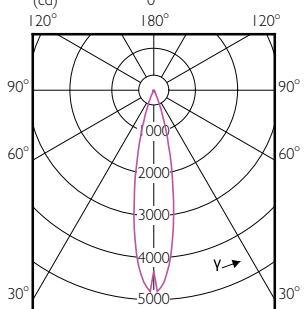

PAR30/PAR20 LED