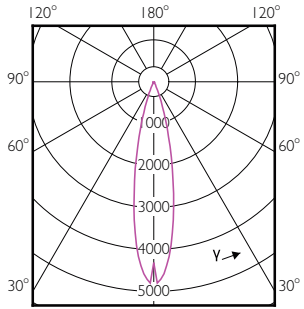

PAR30/PAR20 LED