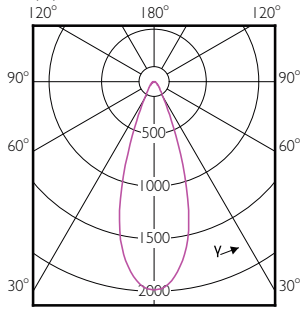

PAR30/PAR20 LED