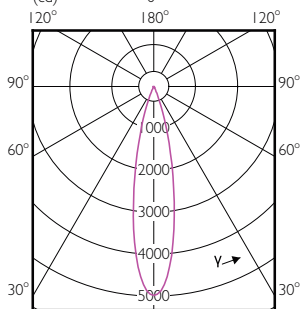

PAR30/PAR20 LED