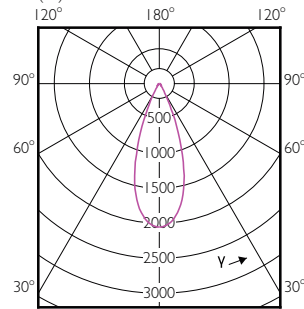

PAR30/PAR20 LED