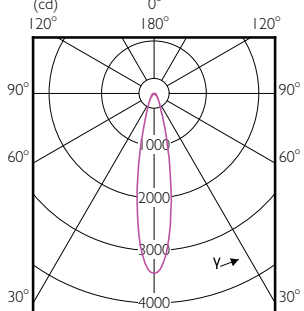

PAR30/PAR20 LED