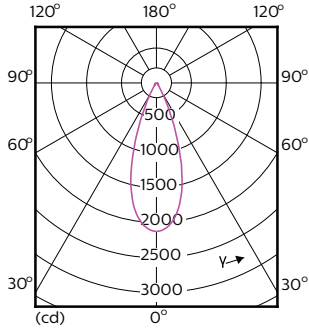

PAR30/PAR20 LED

Order Code	Full Product Name	T-Case Maximum (Nom)
471102	7PAR20/LED/827-822/F25/GL/DIM 1PK 6/1	82 °C
471136	7PAR20/LED/827-822/F40/GL/DIM 1PK 6/1	82 °C
529768	10PAR30S/LED/827/F25/DIM/ULW/120V 6/1FB	70 °C
529776	10PAR30S/LED/830/F25/DIM/ULW/120V 6/1FB	70 °C
529784	10PAR30S/LED/840/F25/DIM/ULW/120V 6/1FB	70 °C
529792	10PAR30S/LED/827/F40/DIM/ULW/120V 6/1FB	70 °C
529800	10PAR30S/LED/830/F40/DIM/ULW/120V 6/1FB	70 °C
529818	10PAR30S/LED/840/F40/DIM/ULW/120V 6/1FB	70 °C
529701	10PAR30L/LED/827/F25/DIM/ULW/120V 6/1FB	67 °C
529719	10PAR30L/LED/830/F25/DIM/ULW/120V 6/1FB	67 °C
529727	10PAR30L/LED/840/F25/DIM/ULW/120V 6/1FB	67 °C
529735	10PAR30L/LED/827/F40/DIM/ULW/120V 6/1FB	67 °C
529743	10PAR30L/LED/830/F40/DIM/ULW/120V 6/1FB	67 °C
529750	10PAR30L/LED/840/F40/DIM/ULW/120V 6/1FB	67 °C
470930	12PAR30S/EC/F25/940/DIM/120V 6/1	90 °C
470948	12PAR30S/EC/F40/940/DIM/120V 6/1	90 °C