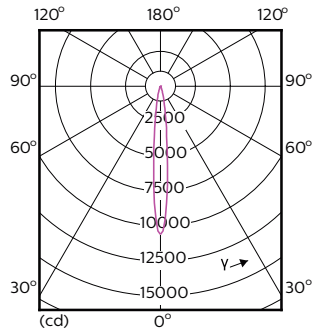

PAR30/PAR20 LED

Order Code	Full Product Name	T-Case Maximum (Nom)
471102	7PAR20/LED/827-822/F25/GL/DIM 1PK 6/1	82 °C
471136	7PAR20/LED/827-822/F40/GL/DIM 1PK 6/1	82 °C
529768	10PAR30S/LED/827/F25/DIM/ULW/120V 6/1FB	70 °C
529776	10PAR30S/LED/830/F25/DIM/ULW/120V 6/1FB	70 °C
529784	10PAR30S/LED/840/F25/DIM/ULW/120V 6/1FB	70 °C
529792	10PAR30S/LED/827/F40/DIM/ULW/120V 6/1FB	70 °C
529800	10PAR30S/LED/830/F40/DIM/ULW/120V 6/1FB	70 °C
529818	10PAR30S/LED/840/F40/DIM/ULW/120V 6/1FB	70 °C
529701	10PAR30L/LED/827/F25/DIM/ULW/120V 6/1FB	67 °C
529719	10PAR30L/LED/830/F25/DIM/ULW/120V 6/1FB	67 °C
529727	10PAR30L/LED/840/F25/DIM/ULW/120V 6/1FB	67 °C
529735	10PAR30L/LED/827/F40/DIM/ULW/120V 6/1FB	67 °C
529743	10PAR30L/LED/830/F40/DIM/ULW/120V 6/1FB	67 °C
529750	10PAR30L/LED/840/F40/DIM/ULW/120V 6/1FB	67 °C
470930	12PAR30S/EC/F25/940/DIM/120V 6/1	90 °C
470948	12PAR30S/EC/F40/940/DIM/120V 6/1	90 °C