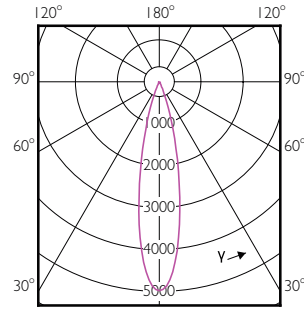

PAR30/PAR20 LED