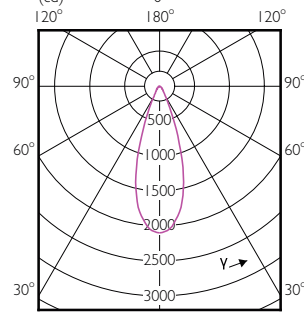

PAR30/PAR20 LED