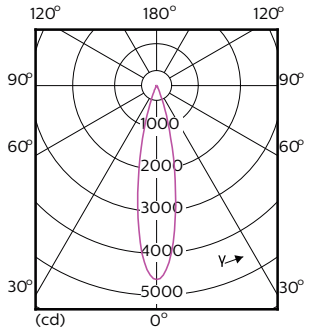

PAR30/PAR20 LED

Order Code	Full Product Name	T-Case Maximum (Nom)
471102	7PAR20/LED/827-822/F25/GL/DIM 1PK 6/1	82 °C
471136	7PAR20/LED/827-822/F40/GL/DIM 1PK 6/1	82 °C
529768	10PAR30S/LED/827/F25/DIM/ULW/120V 6/1FB	70 °C
529776	10PAR30S/LED/830/F25/DIM/ULW/120V 6/1FB	70 °C
529784	10PAR30S/LED/840/F25/DIM/ULW/120V 6/1FB	70 °C
529792	10PAR30S/LED/827/F40/DIM/ULW/120V 6/1FB	70 °C
529800	10PAR30S/LED/830/F40/DIM/ULW/120V 6/1FB	70 °C
529818	10PAR30S/LED/840/F40/DIM/ULW/120V 6/1FB	70 °C
529701	10PAR30L/LED/827/F25/DIM/ULW/120V 6/1FB	67 °C
529719	10PAR30L/LED/830/F25/DIM/ULW/120V 6/1FB	67 °C
529727	10PAR30L/LED/840/F25/DIM/ULW/120V 6/1FB	67 °C
529735	10PAR30L/LED/827/F40/DIM/ULW/120V 6/1FB	67 °C
529743	10PAR30L/LED/830/F40/DIM/ULW/120V 6/1FB	67 °C
529750	10PAR30L/LED/840/F40/DIM/ULW/120V 6/1FB	67 °C
470930	12PAR30S/EC/F25/940/DIM/120V 6/1	90 °C
470948	12PAR30S/EC/F40/940/DIM/120V 6/1	90 °C