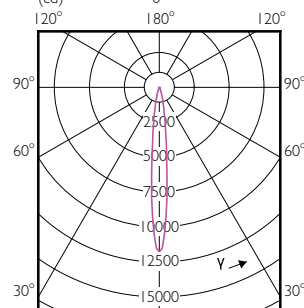

PAR30/PAR20 LED