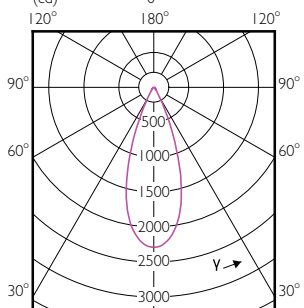

PAR30/PAR20 LED