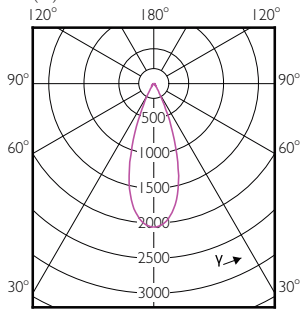

PAR30/PAR20 LED