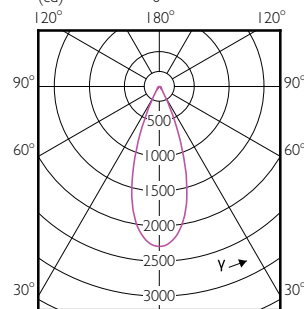

PAR30/PAR20 LED