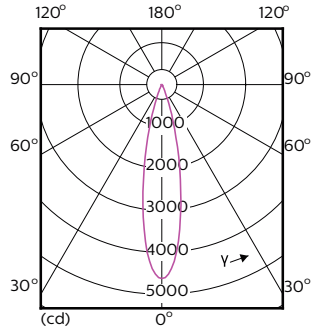

PAR30/PAR20 LED

Order Code	Full Product Name	T-Case Maximum (Nom)
471102	7PAR20/LED/827-822/F25/GL/DIM 1PK 6/1	82 °C
471136	7PAR20/LED/827-822/F40/GL/DIM 1PK 6/1	82 °C
529768	10PAR30S/LED/827/F25/DIM/ULW/120V 6/1FB	70 °C
529776	10PAR30S/LED/830/F25/DIM/ULW/120V 6/1FB	70 °C
529784	10PAR30S/LED/840/F25/DIM/ULW/120V 6/1FB	70 °C
529792	10PAR30S/LED/827/F40/DIM/ULW/120V 6/1FB	70 °C
529800	10PAR30S/LED/830/F40/DIM/ULW/120V 6/1FB	70 °C
529818	10PAR30S/LED/840/F40/DIM/ULW/120V 6/1FB	70 °C
529701	10PAR30L/LED/827/F25/DIM/ULW/120V 6/1FB	67 °C
529719	10PAR30L/LED/830/F25/DIM/ULW/120V 6/1FB	67 °C
529727	10PAR30L/LED/840/F25/DIM/ULW/120V 6/1FB	67 °C
529735	10PAR30L/LED/827/F40/DIM/ULW/120V 6/1FB	67 °C
529743	10PAR30L/LED/830/F40/DIM/ULW/120V 6/1FB	67 °C
529750	10PAR30L/LED/840/F40/DIM/ULW/120V 6/1FB	67 °C
470930	12PAR30S/EC/F25/940/DIM/120V 6/1	90 °C
470948	12PAR30S/EC/F40/940/DIM/120V 6/1	90 °C