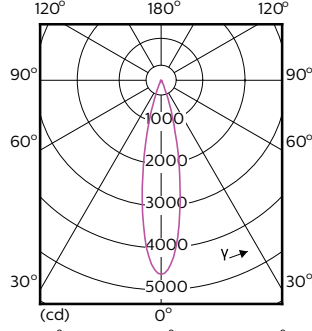

PAR30/PAR20 LED

Order Code	Full Product Name	T-Case Maximum (Nom)
471102	7PAR20/LED/827-822/F25/GL/DIM 1PK 6/1	82 °C
471136	7PAR20/LED/827-822/F40/GL/DIM 1PK 6/1	82 °C
529768	10PAR30S/LED/827/F25/DIM/ULW/120V 6/1FB	70 °C
529776	10PAR30S/LED/830/F25/DIM/ULW/120V 6/1FB	70 °C
529784	10PAR30S/LED/840/F25/DIM/ULW/120V 6/1FB	70 °C
529792	10PAR30S/LED/827/F40/DIM/ULW/120V 6/1FB	70 °C
529800	10PAR30S/LED/830/F40/DIM/ULW/120V 6/1FB	70 °C
529818	10PAR30S/LED/840/F40/DIM/ULW/120V 6/1FB	70 °C
529701	10PAR30L/LED/827/F25/DIM/ULW/120V 6/1FB	67 °C
529719	10PAR30L/LED/830/F25/DIM/ULW/120V 6/1FB	67 °C
529727	10PAR30L/LED/840/F25/DIM/ULW/120V 6/1FB	67 °C
529735	10PAR30L/LED/827/F40/DIM/ULW/120V 6/1FB	67 °C
529743	10PAR30L/LED/830/F40/DIM/ULW/120V 6/1FB	67 °C
529750	10PAR30L/LED/840/F40/DIM/ULW/120V 6/1FB	67 °C
470930	12PAR30S/EC/F25/940/DIM/120V 6/1	90 °C
470948	12PAR30S/EC/F40/940/DIM/120V 6/1	90 °C