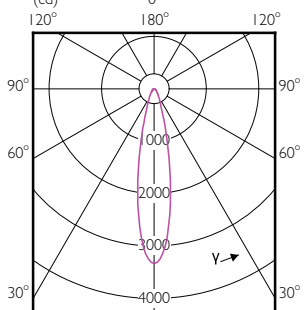

PAR30/PAR20 LED