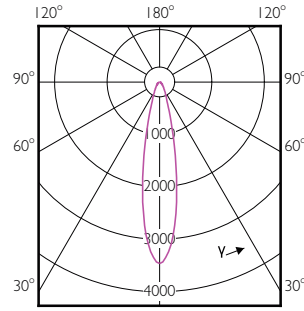

PAR30/PAR20 LED