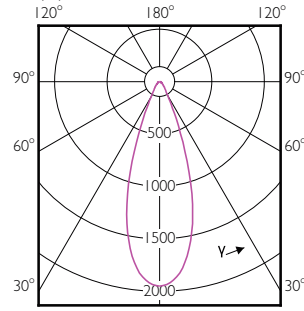

PAR30/PAR20 LED