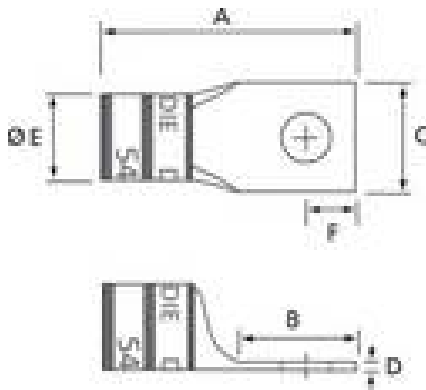

Long Barrel Copper Lug T&B Catalog Number:

54947BE

UPC Number:

78621089012

Status:

Active

Description:

Copper One-Hole Lug - Straight Long Barrel - max 35KV, #1 AWG Wire, 5/16" Bolt Size, Tin Plated Blind End, Green 37

General

Material	Copper
Finish	Tin Plated
Wire Size	#1 AWG
Number of Studs	1
Stud Size	5/16
Tongue Angle	Straight
Barrel Length	Long
Barrel Shape	Standard
Tongue Width	Standard
Peep Hole	N
Marking	Standard
Hole Shape	Round
Die Color	Green
Die Code	37

Dimension Information

A (inches)	2.172
B (inches)	.875
C (inches)	.672
D (inches)	.109
E (inches)	.469
F (inches)	.375

Specifications

Voltage Rating	600V to 35KV
----------------	--------------

Tooling

Connector & Tooling Chart	Available on Website
---------------------------	----------------------