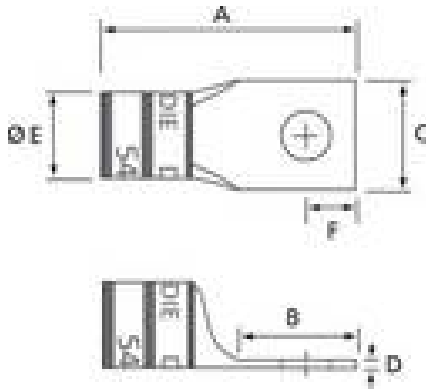

## Long Barrel Copper Lug T&B Catalog Number:

54905BE  
78621089009  
Active

**UPC Number:**  
**Status:**  
**Description:**

Copper One-Hole Lug - Straight Long Barrel - max 35KV, #6 AWG Wire, 1/4" Bolt Size, Tin Plated Blind End, Blue 24

### General

Material	Copper
Finish	Tin Plated
Wire Size	#6 AWG
Number of Studs	1
Stud Size	1/4
Tongue Angle	Straight
Barrel Length	Long
Barrel Shape	Standard
Tongue Width	Standard
Peep Hole	N
Marking	Standard
Hole Shape	Round
Die Color	Blue
Die Code	24

### Dimension Information

A (inches)	1.656
B (inches)	.641
C (inches)	.422
D (inches)	.078
E (inches)	.297
F (inches)	.25

### Notes

Dimensions given for reference only. Dimensions may vary up to .030.