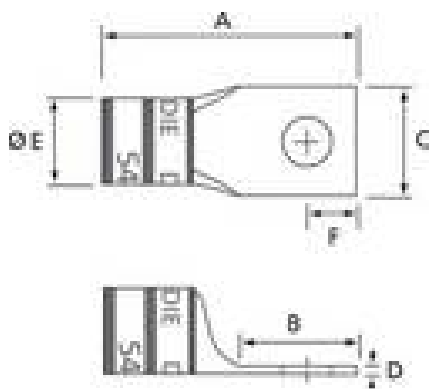

Long Barrel Copper Lug T&B Catalog Number:

54930BE

UPC Number:

78621089825

Status:

Active

Description:

Copper One-Hole Lug - Straight Long Barrel - max 35KV, #8 AWG Wire, 1/4" Bolt Size, Tin Plated Blind End, Red 21

General

Material	Copper
Finish	Tin Plated
Wire Size	#8 AWG
Number of Studs	1
Stud Size	1/4
Tongue Angle	Straight
Barrel Length	Long
Barrel Shape	Standard
Tongue Width	Standard
Peep Hole	N
Marking	Standard
Hole Shape	Round
Die Color	Red
Die Code	21

Dimension Information

A (inches)	1.656
B (inches)	.641
C (inches)	.422
D (inches)	.078
E (inches)	.297
F (inches)	.25

Specifications

Voltage Rating	600V to 35KV
----------------	--------------

Tooling

Connector & Tooling Chart	Available on Website
---------------------------	----------------------