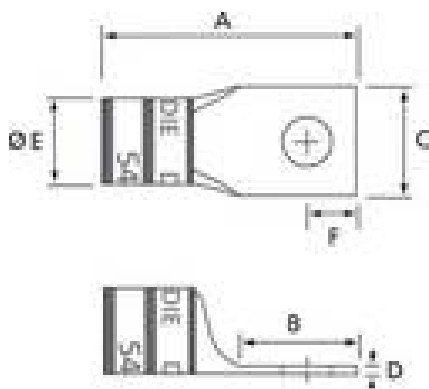

Certifications

RoHS Compliance	Yes