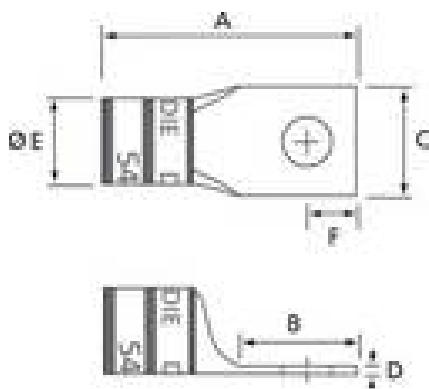

Copper One-Hole Lug - Straight Standard Barrel - max 35KV, #6 AWG Wire, 3/8" Bolt Size, Tin Plated with Inspection Hole, Blue 24

General

Material	Copper
Finish	Tin Plated
Wire Size	#6 AWG
Number of Studs	1
Stud Size	3/8
Tongue Angle	Straight
Barrel Length	Standard
Barrel Shape	Standard
Tongue Width	Standard
Peep Hole	Y
Marking	Standard
Hole Shape	Round
Die Color	Blue
Die Code	24

Dimension Information

A (inches)	1.41
B (inches)	0.67
C (inches)	0.60
D (inches)	0.07
E (inches)	0.31
F (inches)	5/16

Tooling

Connector & Tooling Chart	Available on Website
---------------------------	----------------------

Dimensions given for reference only. Dimensions may vary up to .030.

Certifications

RoHS Compliance	Yes
-----------------	-----

For further technical assistance, please contact us...

Thomas & Betts - USA
8155 T&B Blvd.
Memphis, TN 38125