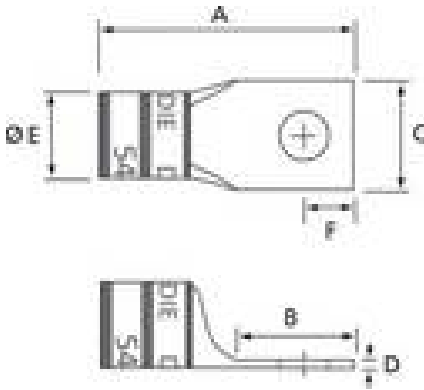

Copper One-Hole Lug - Straight Standard Barrel - max 35KV, 500 kcmil Wire, 1/2" Bolt Size, Tin Plated with Inspection Hole, Brown 87

### General

Material	Copper
Finish	Tin Plated
Wire Size	500 kcmil
Number of Studs	1
Stud Size	1/2
Tongue Angle	Straight
Barrel Length	Standard
Barrel Shape	Standard
Tongue Width	Standard
Peep Hole	Y
Marking	Standard
Hole Shape	Round
Die Color	Brown
Die Code	87

### Dimension Information

A (inches)	3.30
B (inches)	1.25
C (inches)	1.61
D (inches)	0.22
E (inches)	1.10
F (inches)	1/2

### Notes

Dimensions given for reference only. Dimensions may vary up to .030.