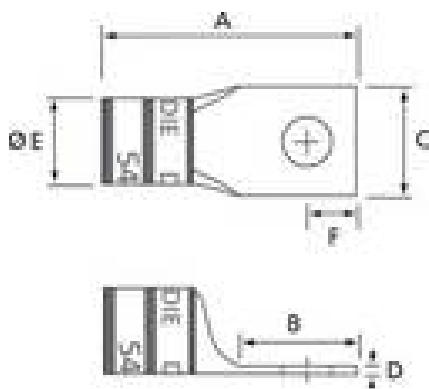

Copper One-Hole Lug - Straight Standard Barrel - max 35KV, 350 kcmil Wire, 1/2" Bolt Size, Tin Plated with Inspection Hole, Red 71

General

Material	Copper
Finish	Tin Plated
Wire Size	350 kcmil
Number of Studs	1
Stud Size	1/2
Tongue Angle	Straight
Barrel Length	Standard
Barrel Shape	Standard
Tongue Width	Standard
Peep Hole	Y
Marking	Standard
Hole Shape	Round
Die Color	Red
Die Code	71

Dimension Information

A (inches)	2.85
B (inches)	1.25
C (inches)	1.36
D (inches)	0.18
E (inches)	0.93
F (inches)	1/2

Tooling

Connector & Tooling Chart	Available on Website
---------------------------	----------------------

Dimensions given for reference only. Dimensions may vary up to .030.

Certifications

RoHS Compliance	Yes
-----------------	-----

For further technical assistance, please contact us...

Thomas & Betts - USA
8155 T&B Blvd.
Memphis, TN 38125