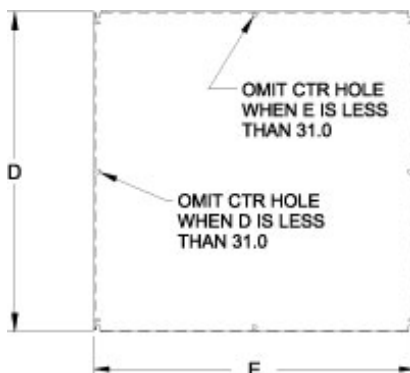

Inner Panels *EP Series*

Eclipse Series Enclosures

Features

- Larger than standard NEMA panel used in same sized enclosure.
- 12gauge steel construction.
- Larger sizes have 2 or 4 formed flanges for added strength.
- Slotted corner design for easier mounting.
- Finished in white or unpainted galvanized.

Mild Steel		Galvanized		Size		Gauge
Part No.	Part No.	D	E	D	E	
EP1212	EPG1212	10.20	10.20	10.20	10.20	12.00
EP1224	EPG1224	10.20	22.20	10.20	22.20	12.00
EP1612	EPG1612	14.20	10.20	14.20	10.20	12.00
EP1616	EPG1616	14.20	14.20	14.20	14.20	12.00
EP1620	EPG1620	14.20	18.20	14.20	18.20	12.00
EP2012	EPG2012	18.20	10.20	18.20	10.20	12.00
EP2016	EPG2016	18.20	14.20	18.20	14.20	12.00
EP2020	EPG2020	18.20	18.20	18.20	18.20	12.00
EP2024	EPG2024	18.20	22.20	18.20	22.20	12.00
EP2412	EPG2412	22.20	10.20	22.20	10.20	12.00
EP2416	EPG2416	22.20	14.20	22.20	14.20	12.00
EP2420	EPG2420	22.20	18.20	22.20	18.20	12.00
EP2424	EPG2424	22.20	22.20	22.20	22.20	12.00
EP2430	EPG2430	22.20	28.20	22.20	28.20	12.00
EP2442	EPG2442	22.20	40.20	22.20	40.20	12.00
EP2448	EPG2448	22.20	46.20	22.20	46.20	12.00
EP3012	EPG3012	28.20	10.20	28.20	10.20	12.00
EP3016	EPG3016	28.20	14.20	28.20	14.20	12.00
EP3020	EPG3020	28.20	18.20	28.20	18.20	12.00
EP3024	EPG3024	28.20	22.20	28.20	22.20	12.00
EP3030	EPG3030	28.20	28.20	28.20	28.20	12.00