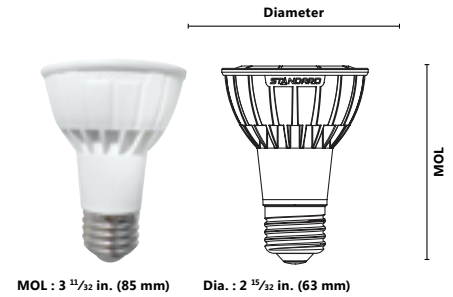

## ORDERING INFORMATION

Order code: 63950  
 Description: LED/P20/7W/27K/25/STD  
 UPC: 69549639508  
 Case quantity: 12

## PERFORMANCE DATA

Shape: PAR20  
 Base: E26  
 Wattage (W): 7  
 Lamp voltage (VAC): 120  
 Colour temperature (K)\*\*: 2 700  
 Average life (L70 hours): 40 000  
 Initial lumens (lm)\*: 509  
 Initial lumens per watt (lm/W): 73  
 CRI: 92  
 R9: 55  
 Beam angle (°): 25  
 CBCP: 1 497  
 Power factor: 0.93  
 Operating temperature range: - 40 °C / - 40 °F to 40 °C / 104 °F