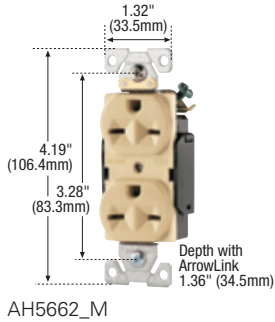

### Product description

2-pole, 3-wire grounding  
 15A, 250V/AC;  
 20A, 250V/AC  
 NEMA 6-15R, 6-20R