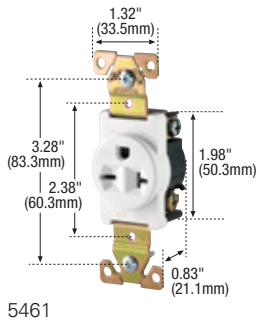

### Product description

2-pole, 3-wire grounding  
 15A, 250V/AC;  
 20A, 250V/AC  
 NEMA 6-15R, 6-20R