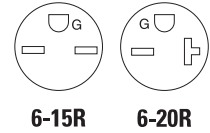

### Product description

2-pole, 3-wire grounding  
 15A, 250V/AC;  
 20A, 250V/AC  
 NEMA 6-15R, 6-20R