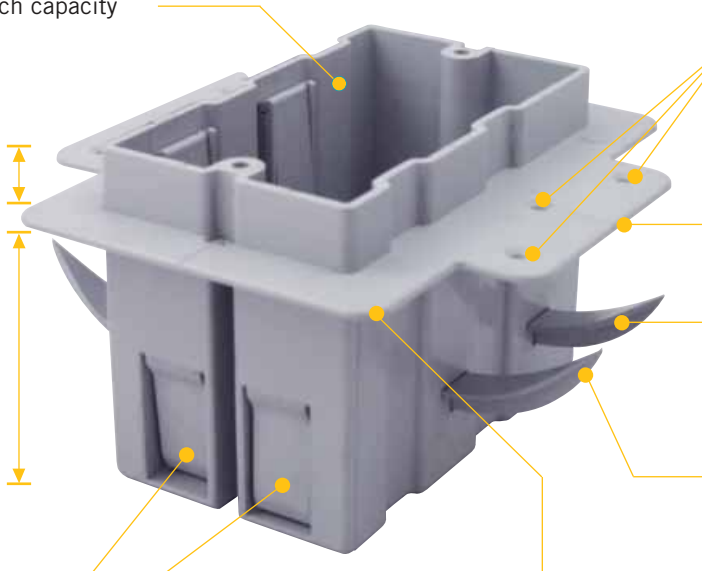

Single gang box provides 19 cubic inch capacity

INEXO provides a 1/2" drywall setback resulting in a professional finish.

With an insertion depth of 2-1/4" and a smooth back, the INEXO box is designed specifically for ICF.

Greater installation versatility with 3 screw hole choices and flanges on both sides.

Laser level guides for the most precise box placement

'TEETH' can be easily removed and replaced and provide an audible 'click' when fully engaged and secured to the EPS foam.

'TEETH' lock in place for a rigid hold that won't loosen.

Full flange prevents box from twisting and sinking into foam if over-tightened. This innovation allows installers to provide a professional straight finish with no lop-sided boxes.

RESIDENTIAL BOX DESIGNED FOR NMD CABLE (14/2 – 10/3).

COMMERCIAL BOX DESIGNED FOR ARMoured CABLE (AC) OR NMD CABLE.

Description	Part Number	Product Code
-------------	-------------	--------------

Residential (NMD Cable 14/2 – 10/3)