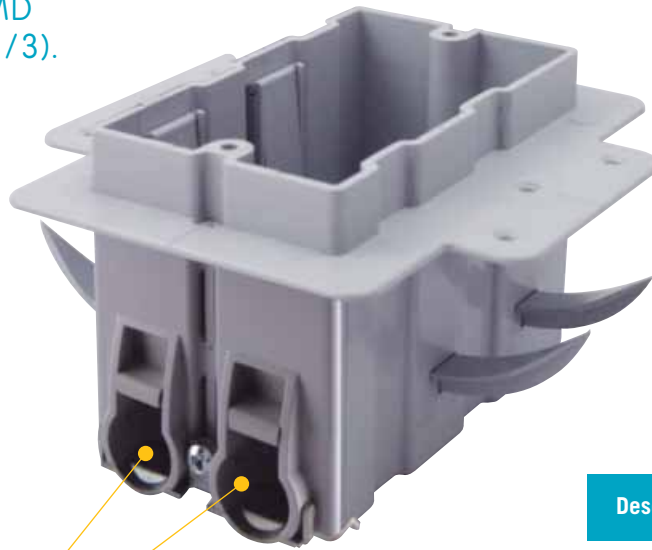

Single gang box provides 19 cubic inch capacity

INEXO provides a 1/2" drywall setback resulting in a professional finish.

With an insertion depth of 2-1/4" and a smooth back, the INEXO box is designed specifically for ICF.

Greater installation versatility with 3 screw hole choices and flanges on both sides.

Laser level guides for the most precise box placement

'TEETH' can be easily removed and replaced and provide an audible 'click' when fully engaged and secured to the EPS foam.

'TEETH' lock in place for a rigid hold that won't loosen.

Full flange prevents box from twisting and sinking into foam if over-tightened. This innovation allows installers to provide a professional straight finish with no lop-sided boxes.

RESIDENTIAL BOX DESIGNED FOR NMD CABLE (14/2 – 10/3).

COMMERCIAL BOX DESIGNED FOR ARMoured CABLE (AC) OR NMD CABLE.

Description	Part Number	Product Code
-------------	-------------	--------------

Residential (NMD Cable 14/2 – 10/3)