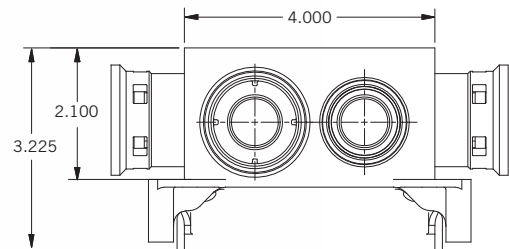

PIELKKIP080908
© 2010 IPEX

3-1/2" Deep Box

Size (inches)	Product Code	Part Number	UPC	Pkg Qty
4 x 1/2, 4 x 3/4	089496	SVDB-H-10/15	622454334342	25
4 x 3/4, 4 x 1	089049	SVDB-H-15/20	622454333505	25
4 x 1/2, 2 x 3/4, 2 x 1	089052	SVDB-H-10/20	622454333543	25
8 x 3/4	089065	SVDB-H-15	622454380486	25

Canadian Customers call IPEX Electrical Inc. US Customers call IPEX USA LLC

Toll Free: (866) 473-9462
www.ipexelectrical.com

Toll Free: (800) 463-9572
www.ipexamerica.com

MULTIPLE MOUNTING OPTIONS

Our wall boxes are as versatile as the jobsite demands

Shallow Box

Deep Box

Canadian Customers call IPEX Electrical Inc.

Toll Free: (866) 473-9462
www.ipexelectrical.com

US Customers call IPEX USA LLC

Toll Free: (800) 463-9572
www.ipexamerica.com