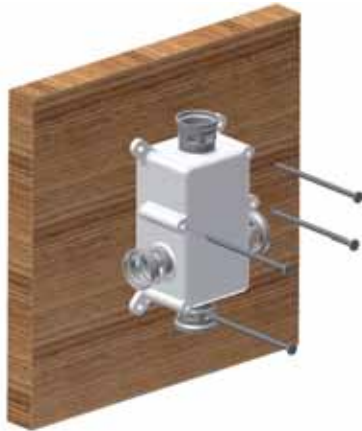

NEW PRODUCT SHOWCASE

New Kwikon Single Gang Concrete Wall Boxes

Fully assembled wall boxes that save valuable jobsite time and labour

New Kwikon Single Gang Concrete Wall Boxes arrive on the jobsite fully assembled and ready to install. Say goodbye to wasted energy and time spent wrapping and taping product in preparation of the concrete pour. A Kwikon Concrete Wall Box arrives fully assembled with the hubs, protective poly film and single gang opening all installation ready.

Made of nonmetallic, non-conductive and non-corroding PVC, these fittings are durable, lightweight and highly engineered; perfect for the tough poured wall environment.

FEATURES AND BENEFITS:

- Fully assembled and installation ready
- Perfectly suited for deep or shallow construction preferences
- Kwikon hubs do not protrude inside the box
- Concrete-tight poly film covering the box opening

Canadian Customers call IPEX Electrical Inc. US Customers call IPEX USA LLC

Toll Free: (866) 473-9462
www.ipexelectrical.com

Toll Free: (800) 463-9572
www.ipexamerica.com

MULTIPLE MOUNTING OPTIONS

Our wall boxes are as versatile as the jobsite demands

Shallow Box

Deep Box

Canadian Customers call IPEX Electrical Inc.

Toll Free: (866) 473-9462
www.ipexelectrical.com

US Customers call IPEX USA LLC

Toll Free: (800) 463-9572
www.ipexamerica.com