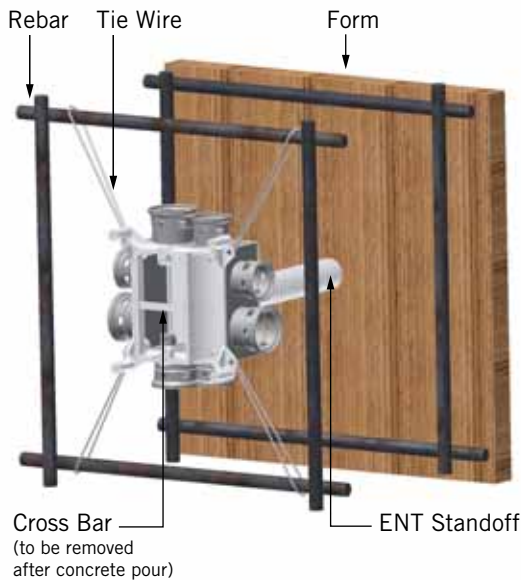

NEW PRODUCT SHOWCASE

New Kwikon Single Gang Concrete Wall Boxes

Fully assembled wall boxes that save valuable jobsite time and labour

New Kwikon Single Gang Concrete Wall Boxes arrive on the jobsite fully assembled and ready to install. Say goodbye to wasted energy and time spent wrapping and taping product in preparation of the concrete pour. A Kwikon Concrete Wall Box arrives fully assembled with the hubs, protective poly film and single gang opening all installation ready.

Made of nonmetallic, non-conductive and non-corroding PVC, these fittings are durable, lightweight and highly engineered; perfect for the tough poured wall environment.

FEATURES AND BENEFITS:

- Fully assembled and installation ready
- Perfectly suited for deep or shallow construction preferences
- Kwikon hubs do not protrude inside the box
- Concrete-tight poly film covering the box opening

Canadian Customers call IPEX Electrical Inc. US Customers call IPEX USA LLC

Toll Free: (866) 473-9462
www.ipexelectrical.com

Toll Free: (800) 463-9572
www.ipexamerica.com

MULTIPLE MOUNTING OPTIONS

Our wall boxes are as versatile as the jobsite demands

Shallow Box

Deep Box

Canadian Customers call IPEX Electrical Inc.

Toll Free: (866) 473-9462
www.ipexelectrical.com

US Customers call IPEX USA LLC

Toll Free: (800) 463-9572
www.ipexamerica.com