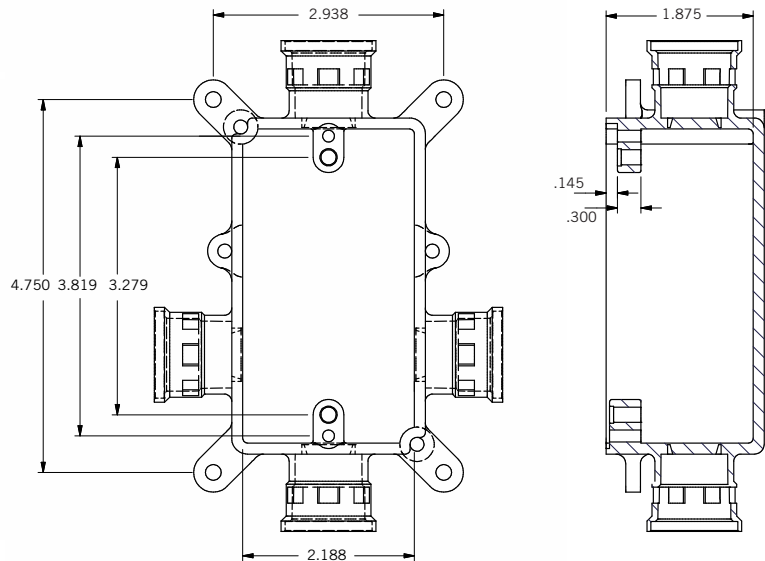

MULTIPLE MOUNTING OPTIONS

Our wall boxes are as versatile as the jobsite demands

Shallow Box