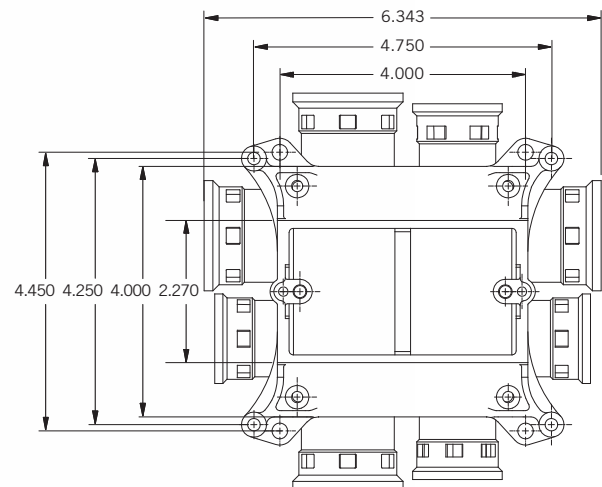

Deep Box

Canadian Customers call IPEX Electrical Inc.

Toll Free: (866) 473-9462
www.ipexelectrical.com

US Customers call IPEX USA LLC

Toll Free: (800) 463-9572
www.ipexamerica.com