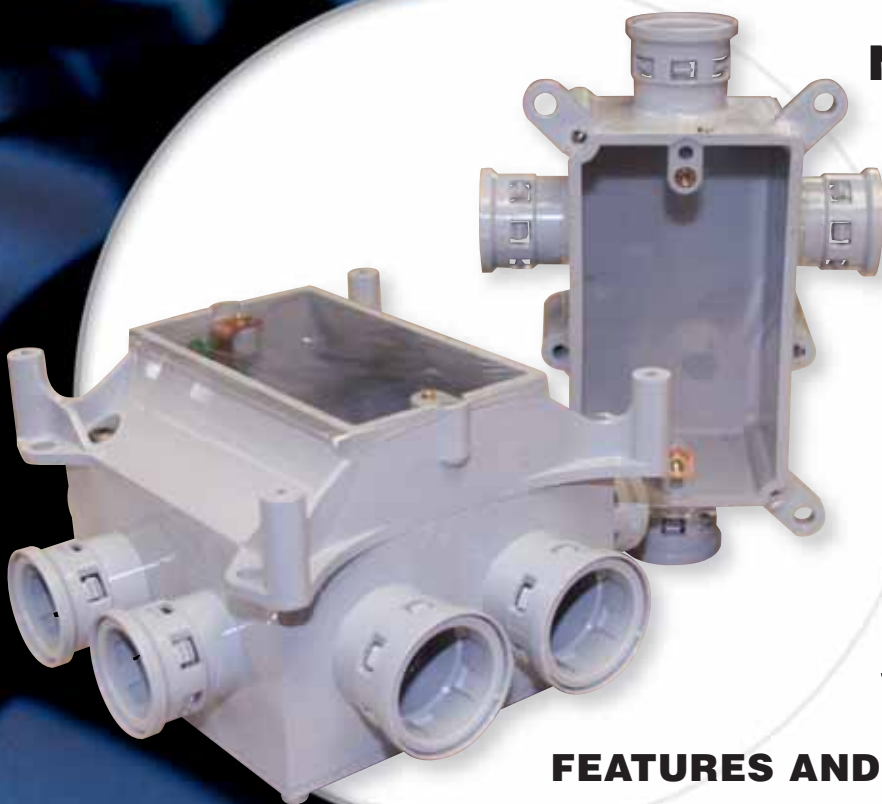

NEW PRODUCT SHOWCASE

New Kwikon Single Gang Concrete Wall Boxes

Fully assembled wall boxes that save valuable jobsite time and labour

New Kwikon Single Gang Concrete Wall Boxes arrive on the jobsite fully assembled and ready to install. Say goodbye to wasted energy and time spent wrapping and taping product in preparation of the concrete pour. A Kwikon Concrete Wall Box arrives fully assembled with the hubs, protective poly film and single gang opening all installation ready.

Made of nonmetallic, non-conductive and non-corroding PVC, these fittings are durable, lightweight and highly engineered; perfect for the tough poured wall environment.

FEATURES AND BENEFITS:

- Fully assembled and installation ready
- Perfectly suited for deep or shallow construction preferences
- Kwikon hubs do not protrude inside the box
- Concrete-tight poly film covering the box opening

PIELKKIP080908
© 2010 IPEX

3-1/2" Deep Box

Size (inches)	Product Code	Part Number	UPC	Pkg Qty
4 x 1/2, 4 x 3/4	089496	SVDB-H-10/15	622454334342	25
4 x 3/4, 4 x 1	089049	SVDB-H-15/20	622454333505	25
4 x 1/2, 2 x 3/4, 2 x 1	089052	SVDB-H-10/20	622454333543	25
8 x 3/4	089065	SVDB-H-15	622454380486	25