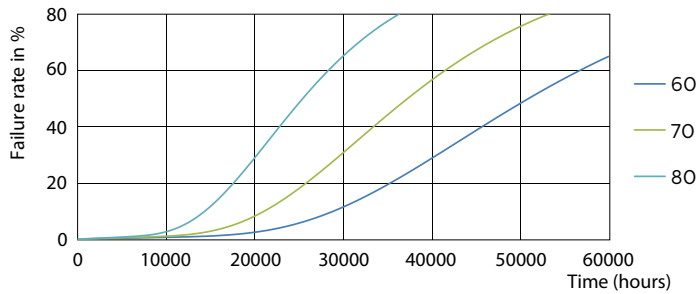

LEDtube PLC 100mm 9W G24Q GX24Q 827 850lm