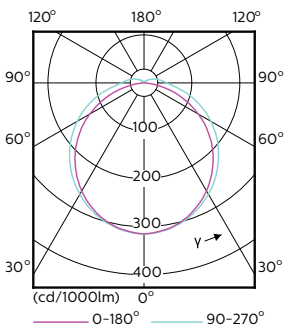

Dimensional drawing

PLED PLC 120V 8.5-26W 1000lm 3000K GX24q

Product	D1	D2	A1	A2	A3
8.5PL-C/T LED/26H-3000 IF 4P	24.3 mm	28.4 mm	128.3 mm	147.5 mm	163.1 mm
10/1					

Photometric data

LEDtube PLC 100mm 9W G24Q GX24Q 827 850lm