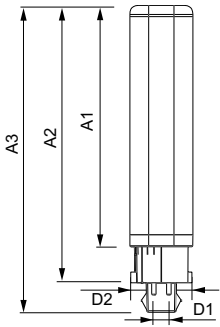

Voltage (Nom)	120 V
Temperature	
T-Ambient (Max)	45 °C
T-Ambient (Min)	-20 °C
T-Storage (Max)	65 °C
T-Storage (Min)	-40 °C
T-Case Maximum (Nom)	60 °C
Controls and Dimming	
Dimmable	No
Mechanical and Housing	
Product Length	200 mm
Approval and Application	
Energy Saving Product	Yes
Approbation Marks	UL certificate RoHS compliance KEMA Keur certificate DLC compliance
Product Data	
Order product name	8.5PL-C/T LED/26H-3000 IF 4P 10/1
EAN/UPC - Product	046677458379
Order code	458372
Numerator - Quantity Per Pack	1

LED InstantFit Lamps

Numerator - Packs per outer box	10
Material Nr. (12NC)	929001388104
Net Weight (Piece)	0.082 kg

Model Number	9290013881
--------------	------------

Warnings and Safety

- Perform a visual inspection to ensure lamp holders (or sockets) are not damaged or loose. If the lamp holders (or sockets) are damaged, corroded, charred, blackened or loose, contact a qualified electrician for proper replacement.
- Please refer to the ballast compatibility guide located at www.philips.com/instantfit.

Dimensional drawing

PLED PLC 120V 8.5-26W 1000lm 3000K GX24q

Product	D1	D2	A1	A2	A3
8.5PL-C/T LED/26H-3000 IF 4P	24.3 mm	28.4 mm	128.3 mm	147.5 mm	163.1 mm
10/1					

Photometric data

LEDtube PLC 100mm 9W G24Q GX24Q 827 850lm