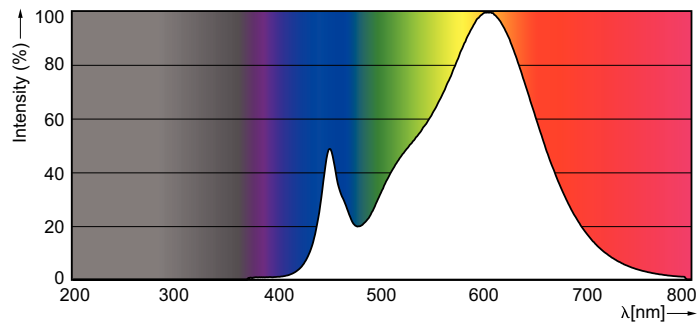

LED InstantFit Lamps

8.5PL-C/T LED/26H-3000 IF 4P 1PK 10/1

Philips LED T8 InstantFit Lamps are an ideal energy saving choice for existing linear fluorescent fixtures.

Product data

General Information	
Cap-Base	G24Q/GX24Q [G24q/GX24q]
Main Application	Industrial
Nominal Lifetime (Nom)	50000 h
Switching Cycle	50000X
B50L70	50000 h
Light Technical	
Color Code	830 [CCT of 3000K]
Initial lumen (Nom)	900 lm
Luminous Flux (Rated) (Nom)	900 lm
Correlated Color Temperature (Nom)	3000 K
Color Consistency	<6
Color Rendering Index (Nom)	82
LLMF At End Of Nominal Lifetime (Nom)	70 %
Operating and Electrical	
Input Frequency	20000-100000 Hz
Power (Rated) (Nom)	8.5 W
Lamp Current (Max)	550 mA
Lamp Current (Min)	150 mA
Starting Time (Nom)	0.5 s
Warm Up Time to 60% Light (Nom)	0.5 s
Power Factor (Nom)	0.9

Dimensional drawing

PLED PLC 120V 8.5-26W 1000lm 3000K GX24q

Product	D1	D2	A1	A2	A3
8.5PL-C/T LED/26H-3000 IF 4P	24.3 mm	28.4 mm	128.3 mm	147.5 mm	163.1 mm
10/1					

Photometric data

LEDtube PLC 100mm 9W G24Q GX24Q 827 850lm