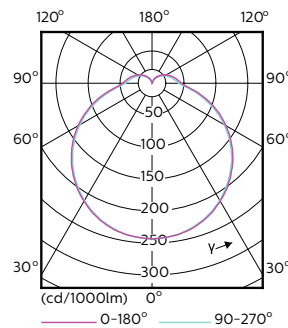

LED InstantFit Lamps

10.5PL-C/T LED/26V-3500 IF 4P 1PK 10/1

Philips LED T8 InstantFit Lamps are an ideal energy saving choice for existing linear fluorescent fixtures.

Product data

General Information		Voltage (Nom)	
Cap-Base	G24Q/GX24Q [G24q/GX24q]	Voltage (Nom)	120 V
Main Application	Industrial	Temperature	
Nominal Lifetime (Nom)	50000 h	T-Ambient (Max)	45 °C
Switching Cycle	50000X	T-Ambient (Min)	-20 °C
B50L70	50000 h	T-Storage (Max)	65 °C
		T-Storage (Min)	-40 °C
		T-Case Maximum (Nom)	60 °C
Light Technical		Controls and Dimming	
Color Code	835 [CCT of 3500K]	Dimmable	No
Initial lumen (Nom)	1200 lm	Mechanical and Housing	
Luminous Flux (Rated) (Nom)	1200 lm	Product Length	100 mm
Correlated Color Temperature (Nom)	3500 K	Approval and Application	
Color Consistency	<6	Energy Saving Product	Yes
Color Rendering Index (Nom)	82	Approbation Marks	UL certificate RoHS compliance KEMA Keur certificate DLC compliance
LLMF At End Of Nominal Lifetime (Nom)	70 %	Product Data	
Operating and Electrical		Order product name	10.5PL-C/T LED/26V-3500 IF 4P 10/1
Input Frequency	20000-100000 Hz	EAN/UPC - Product	046677458423
Power (Rated) (Nom)	10.5 W	Order code	458422
Lamp Current (Max)	550 mA	Numerator - Quantity Per Pack	1
Lamp Current (Min)	150 mA		
Starting Time (Nom)	0.5 s		
Warm Up Time to 60% Light (Nom)	0.5 s		
Power Factor (Nom)	0.9		

Dimensional drawing

PLED PLC 10.5-26W 1200lm 3500K GX24q

Product	D1	D2	A1	A2	A3
10.5PL-C/T LED/26V-3500 IF 4P	24.3 mm	29 mm	99.9 mm	109.9 mm	125.5 mm
10/1					

Photometric data

General Uniform Lighting

LEDtube PLC 100mm 11W G24Q GX24Q 835 1200lm