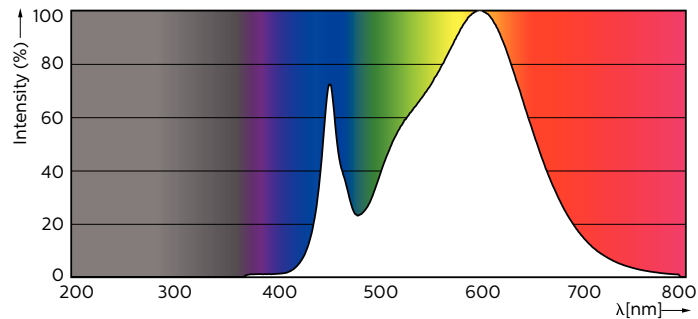

LED InstantFit Lamps

10.5PL-C/T LED/26V-3500 IF 4P 1PK 10/1

Philips LED T8 InstantFit Lamps are an ideal energy saving choice for existing linear fluorescent fixtures.

Product data

General Information		Voltage (Nom)	
Cap-Base	G24Q/GX24Q [G24q/GX24q]	Voltage (Nom)	120 V
Main Application	Industrial	Temperature	
Nominal Lifetime (Nom)	50000 h	T-Ambient (Max)	45 °C
Switching Cycle	50000X	T-Ambient (Min)	-20 °C
B50L70	50000 h	T-Storage (Max)	65 °C
		T-Storage (Min)	-40 °C
		T-Case Maximum (Nom)	60 °C
Light Technical		Controls and Dimming	
Color Code	835 [CCT of 3500K]	Dimmable	No
Initial lumen (Nom)	1200 lm	Mechanical and Housing	
Luminous Flux (Rated) (Nom)	1200 lm	Product Length	100 mm
Correlated Color Temperature (Nom)	3500 K	Approval and Application	
Color Consistency	<6	Energy Saving Product	Yes
Color Rendering Index (Nom)	82	Approbation Marks	UL certificate RoHS compliance KEMA Keur certificate DLC compliance
LLMF At End Of Nominal Lifetime (Nom)	70 %	Product Data	
Operating and Electrical		Order product name	10.5PL-C/T LED/26V-3500 IF 4P 10/1
Input Frequency	20000-100000 Hz	EAN/UPC - Product	046677458423
Power (Rated) (Nom)	10.5 W	Order code	458422
Lamp Current (Max)	550 mA	Numerator - Quantity Per Pack	1
Lamp Current (Min)	150 mA		
Starting Time (Nom)	0.5 s		
Warm Up Time to 60% Light (Nom)	0.5 s		
Power Factor (Nom)	0.9		

Dimensional drawing

PLED PLC 10.5-26W 1200lm 3500K GX24q

Product	D1	D2	A1	A2	A3
10.5PL-C/T LED/26V-3500 IF 4P	24.3 mm	29 mm	99.9 mm	109.9 mm	125.5 mm
10/1					

Photometric data

General Uniform Lighting

LEDtube PLC 100mm 11W G24Q GX24Q 835 1200lm