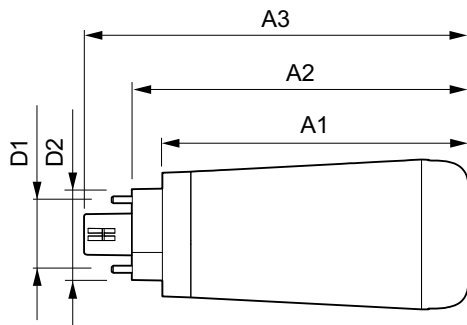

LED InstantFit Lamps

Numerator - Packs per outer box	10
Material Nr. (12NC)	929001388604
Net Weight (Piece)	0.091 kg

Model Number	9290013886

Warnings and Safety

- Perform a visual inspection to ensure lamp holders (or sockets) are not damaged or loose. If the lamp holders (or sockets) are damaged, corroded, charred, blackened or loose, contact a qualified electrician for proper replacement.
- Please refer to the ballast compatibility guide located at www.philips.com/instantfit.

Dimensional drawing

PLED PLC 10.5-26W 1200lm 3500K GX24q

Product	D1	D2	A1	A2	A3
10.5PL-C/T LED/26V-3500 IF 4P	24.3 mm	29 mm	99.9 mm	109.9 mm	125.5 mm
10/1