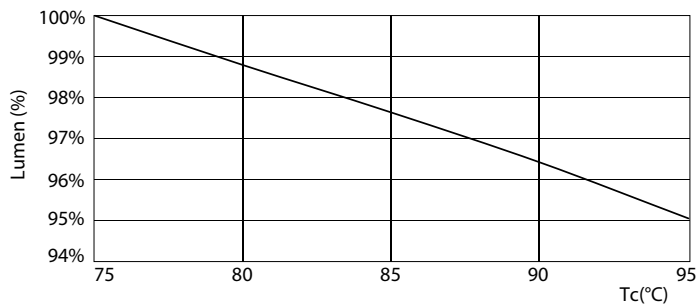

LEDtube PLC 100mm 9W G24Q GX24Q 827 850lm

LEDtube PLC 100mm 9W G24Q GX24Q 827 850lm

LEDtube PLC 100mm 11W G24Q GX24Q 827 1200lm