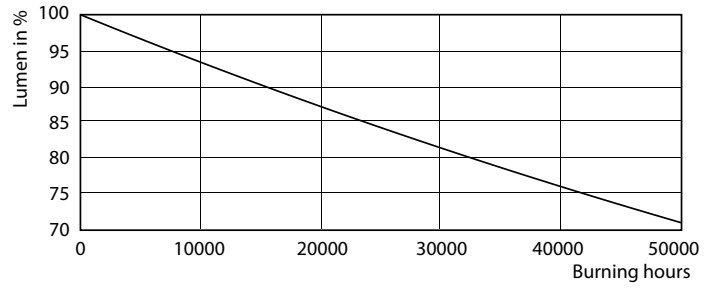

LED InstantFit Lamps

Lifetime