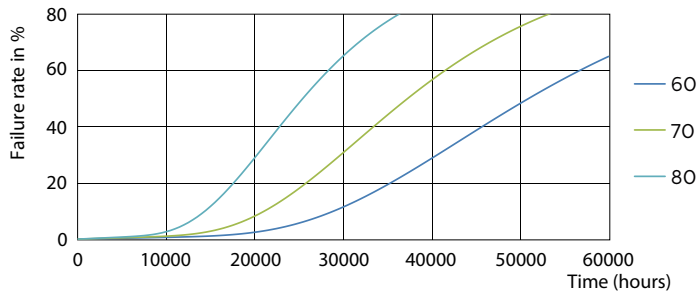

LEDtube PLC 100mm 9W G24Q GX24Q 827 850lm