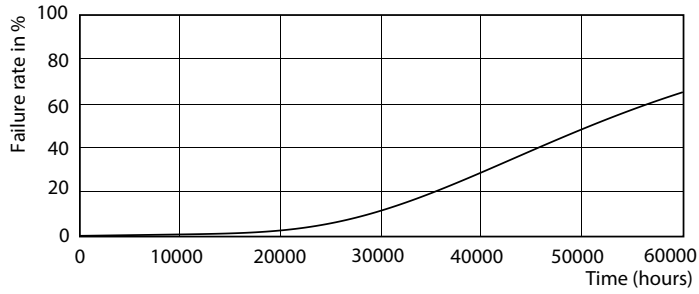

LED InstantFit Lamps

Lifetime