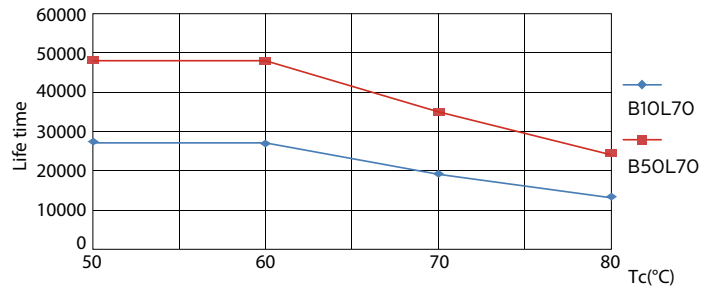

LEDtube PLC 100mm 9W G24Q GX24Q 827 850lm