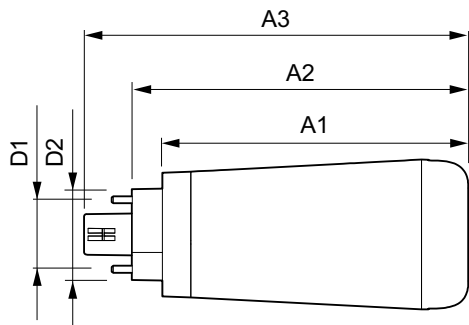

LED InstantFit Lamps

10.5PL-C/T LED/26V-4000 IF 4P 1PK 10/1

Philips LED T8 InstantFit Lamps are an ideal energy saving choice for existing linear fluorescent fixtures.

Product data

General Information		Voltage (Nom)	
Cap-Base	G24Q/GX24Q [G24q/GX24q]		120 V
Main Application	Industrial	Temperature	
Nominal Lifetime (Nom)	50000 h	T-Ambient (Max)	45 °C
Switching Cycle	50000X	T-Ambient (Min)	-20 °C
B50L70	50000 h	T-Storage (Max)	65 °C
		T-Storage (Min)	-40 °C
		T-Case Maximum (Nom)	60 °C
Light Technical		Controls and Dimming	
Color Code	841 [CCT of 4100K (841)]	Dimmable	No
Initial lumen (Nom)	1300 lm	Mechanical and Housing	
Luminous Flux (Rated) (Nom)	1300 lm	Product Length	100 mm
Correlated Color Temperature (Nom)	4000 K	Approval and Application	
Color Consistency	<6	Energy Saving Product	Yes
Color Rendering Index (Nom)	82	Approbation Marks	UL certificate RoHS compliance KEMA Keur certificate DLC compliance
LLMF At End Of Nominal Lifetime (Nom)	70 %	Product Data	
Operating and Electrical		Order product name	10.5PL-C/T LED/26V-4000 IF 4P 10/1
Input Frequency	20000-100000 Hz	EAN/UPC - Product	046677458430
Power (Rated) (Nom)	10.5 W	Order code	458430
Lamp Current (Max)	550 mA	Numerator - Quantity Per Pack	1
Lamp Current (Min)	150 mA		
Starting Time (Nom)	0.5 s		
Warm Up Time to 60% Light (Nom)	0.5 s		
Power Factor (Nom)	0.9		

Dimensional drawing

PLED PLC 10.5-26W 1200lm 4000K GX24q

Product	D1	D2	A1	A2	A3
10.5PL-C/T LED/26V-4000 IF 4P	24.3 mm	29 mm	99.9 mm	109.9 mm	125.5 mm
10/1					

Photometric data

LEDtube PLC 100mm 11W G24Q GX24Q 840 1300lm