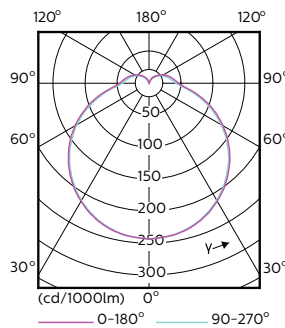

LED InstantFit Lamps

10.5PL-C/T LED/26V-4000 IF 4P 1PK 10/1

Philips LED T8 InstantFit Lamps are an ideal energy saving choice for existing linear fluorescent fixtures.

Product data

General Information		Voltage (Nom)	
Cap-Base	G24Q/GX24Q [G24q/GX24q]		120 V
Main Application	Industrial	Temperature	
Nominal Lifetime (Nom)	50000 h	T-Ambient (Max)	45 °C
Switching Cycle	50000X	T-Ambient (Min)	-20 °C
B50L70	50000 h	T-Storage (Max)	65 °C
		T-Storage (Min)	-40 °C
		T-Case Maximum (Nom)	60 °C
Light Technical		Controls and Dimming	
Color Code	841 [CCT of 4100K (841)]	Dimmable	No
Initial lumen (Nom)	1300 lm	Mechanical and Housing	
Luminous Flux (Rated) (Nom)	1300 lm	Product Length	100 mm
Correlated Color Temperature (Nom)	4000 K	Approval and Application	
Color Consistency	<6	Energy Saving Product	Yes
Color Rendering Index (Nom)	82	Approbation Marks	UL certificate RoHS compliance KEMA Keur certificate DLC compliance
LLMF At End Of Nominal Lifetime (Nom)	70 %	Product Data	
Operating and Electrical		Order product name	10.5PL-C/T LED/26V-4000 IF 4P 10/1
Input Frequency	20000-100000 Hz	EAN/UPC - Product	046677458430
Power (Rated) (Nom)	10.5 W	Order code	458430
Lamp Current (Max)	550 mA	Numerator - Quantity Per Pack	1
Lamp Current (Min)	150 mA		
Starting Time (Nom)	0.5 s		
Warm Up Time to 60% Light (Nom)	0.5 s		
Power Factor (Nom)	0.9		

Dimensional drawing

PLED PLC 10.5-26W 1200lm 4000K GX24q

Product	D1	D2	A1	A2	A3
10.5PL-C/T LED/26V-4000 IF 4P	24.3 mm	29 mm	99.9 mm	109.9 mm	125.5 mm
10/1					

Photometric data

LEDtube PLC 100mm 11W G24Q GX24Q 840 1300lm