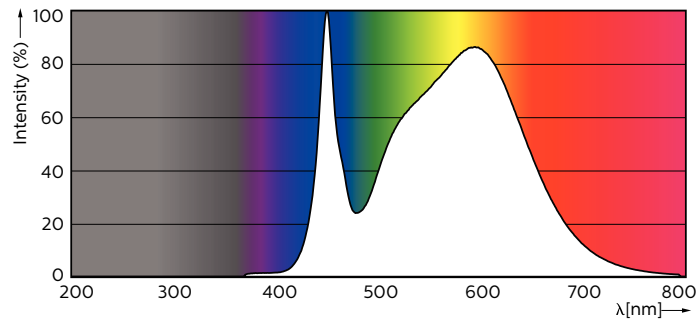

LED InstantFit Lamps

10.5PL-C/T LED/26V-4000 IF 4P 1PK 10/1

Philips LED T8 InstantFit Lamps are an ideal energy saving choice for existing linear fluorescent fixtures.

Product data

General Information		Voltage (Nom)	
Cap-Base	G24Q/GX24Q [G24q/GX24q]		120 V
Main Application	Industrial	Temperature	
Nominal Lifetime (Nom)	50000 h	T-Ambient (Max)	45 °C
Switching Cycle	50000X	T-Ambient (Min)	-20 °C
B50L70	50000 h	T-Storage (Max)	65 °C
		T-Storage (Min)	-40 °C
		T-Case Maximum (Nom)	60 °C
Light Technical		Controls and Dimming	
Color Code	841 [CCT of 4100K (841)]	Dimmable	No
Initial lumen (Nom)	1300 lm	Mechanical and Housing	
Luminous Flux (Rated) (Nom)	1300 lm	Product Length	100 mm
Correlated Color Temperature (Nom)	4000 K	Approval and Application	
Color Consistency	<6	Energy Saving Product	Yes
Color Rendering Index (Nom)	82	Approbation Marks	UL certificate RoHS compliance KEMA Keur certificate DLC compliance
LLMF At End Of Nominal Lifetime (Nom)	70 %	Product Data	
Operating and Electrical		Order product name	10.5PL-C/T LED/26V-4000 IF 4P 10/1
Input Frequency	20000-100000 Hz	EAN/UPC - Product	046677458430
Power (Rated) (Nom)	10.5 W	Order code	458430
Lamp Current (Max)	550 mA	Numerator - Quantity Per Pack	1
Lamp Current (Min)	150 mA		
Starting Time (Nom)	0.5 s		
Warm Up Time to 60% Light (Nom)	0.5 s		
Power Factor (Nom)	0.9		

Dimensional drawing

PLED PLC 10.5-26W 1200lm 4000K GX24q

Product	D1	D2	A1	A2	A3
10.5PL-C/T LED/26V-4000 IF 4P	24.3 mm	29 mm	99.9 mm	109.9 mm	125.5 mm
10/1					

Photometric data

LEDtube PLC 100mm 11W G24Q GX24Q 840 1300lm