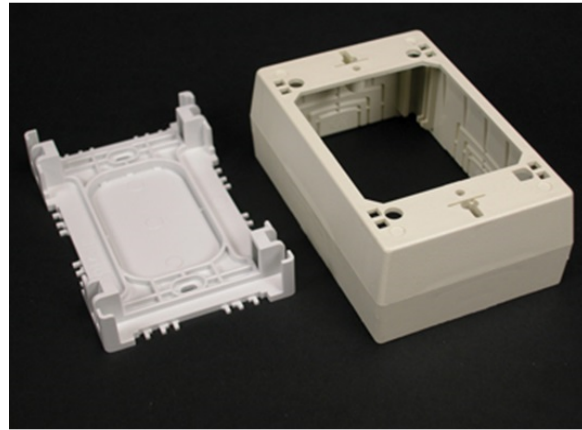

## Eclipse PN03, PN05, PN10 One-Gang Device Box Fitting

PSB1FW, PSB1V, PSB1WH

Accepts all standard single-gang NEMA faceplates and keystone jacks. Twistouts on all four sides for PN03, PN05, and PN10 Series Raceways. Designed for use with Ortronics WiJack Wireless Access Point.

#### General Info

Available Colors:

PSB1-FW - Fog White

PSB1-V - Ivory

PSB1-WH - White

Product Series: Eclipse  
Component Type: Boxes